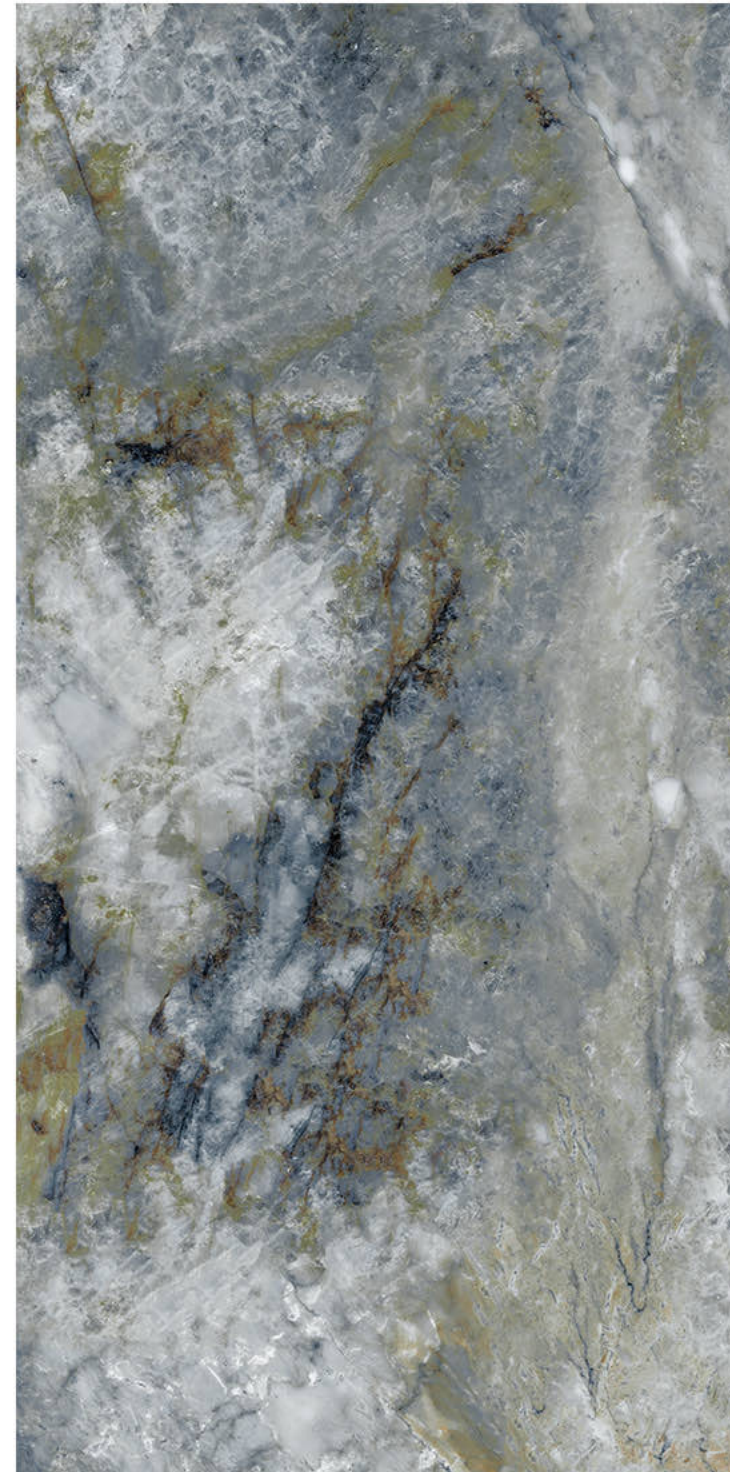

# CUPPUSINO MULTY

Size - **800x1600mm**  
Finish - **HIGH GLOSSY**  
Random - **3**

Fire  
Resistance

Frost  
Resistance

Chemical  
Resistance

Stain  
Resistance

Scratch  
Resistance

800x1600mm | DIVATTO AQUA