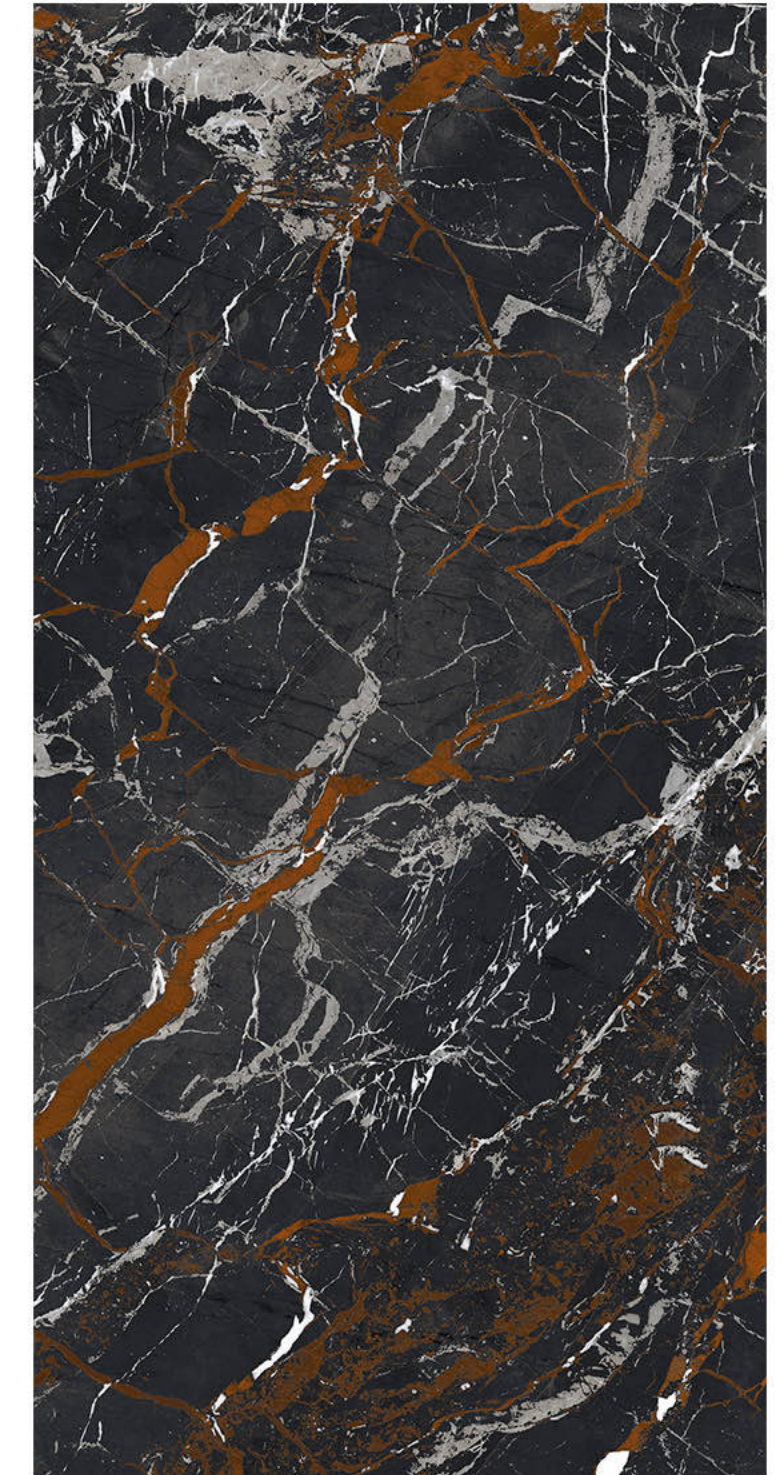

# ESTRADA GREY

Size - 800x1600mm  
Finish - HIGH GLOSSY  
Random - 4

Fire  
Resistance

Frost  
Resistance

Chemical  
Resistance

Stain  
Resistance

Scratch  
Resistance

800x1600mm | FALSA NATURAL