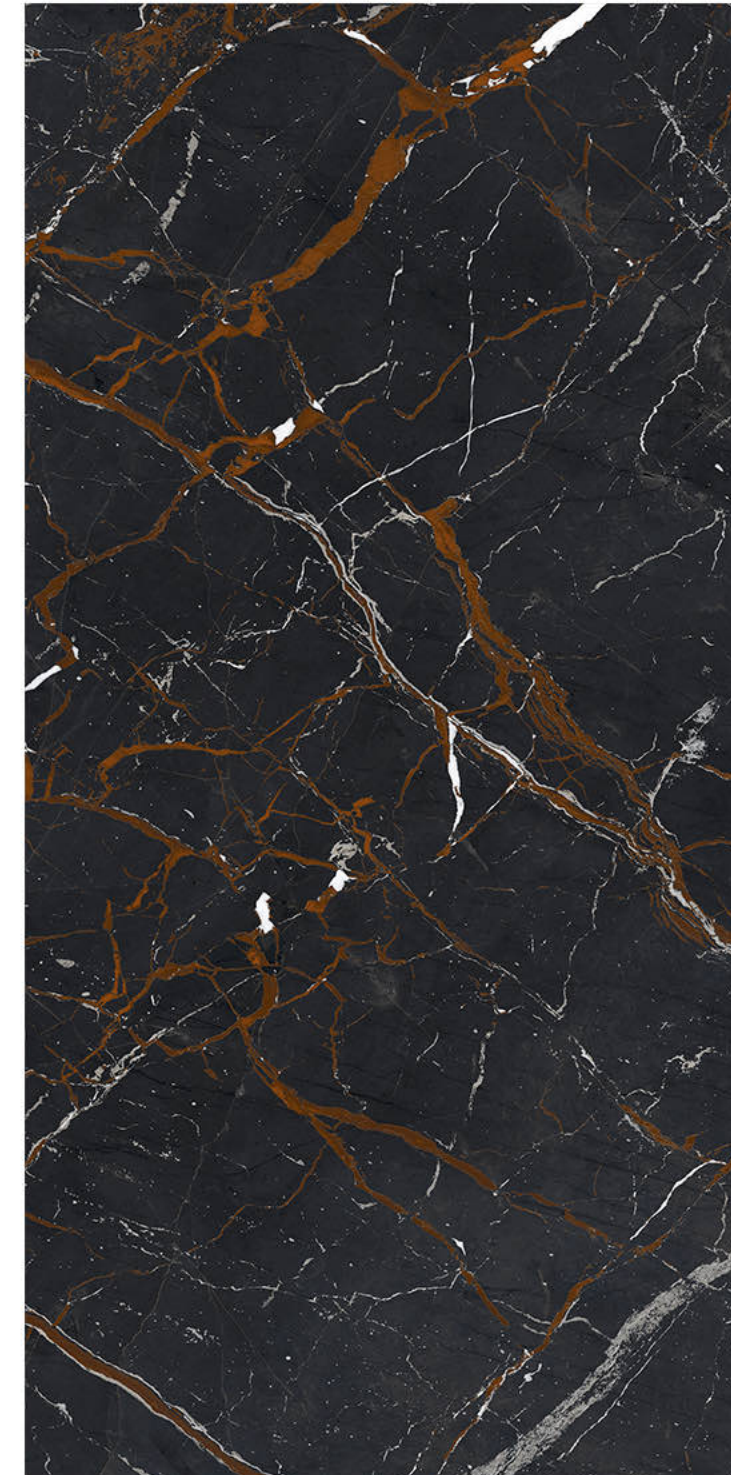

# ESTRADA GREY

Size - 800x1600mm  
Finish - HIGH GLOSSY  
Random - 4

Fire  
Resistance

Frost  
Resistance

Chemical  
Resistance

Stain  
Resistance

Scratch  
Resistance

800x1600mm | FALSA NATURAL