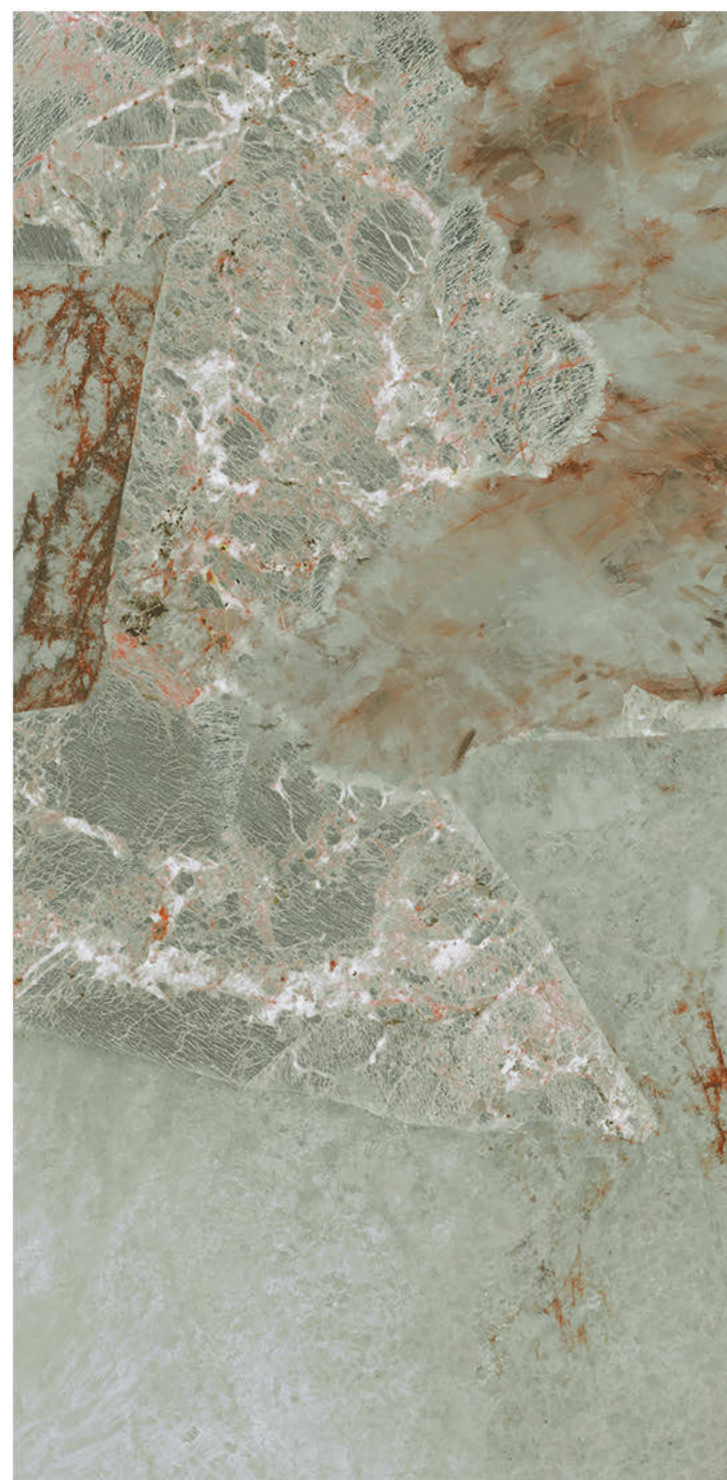

Scratch  
Resistance

800x1600mm | AMAZZONIA MANTIS