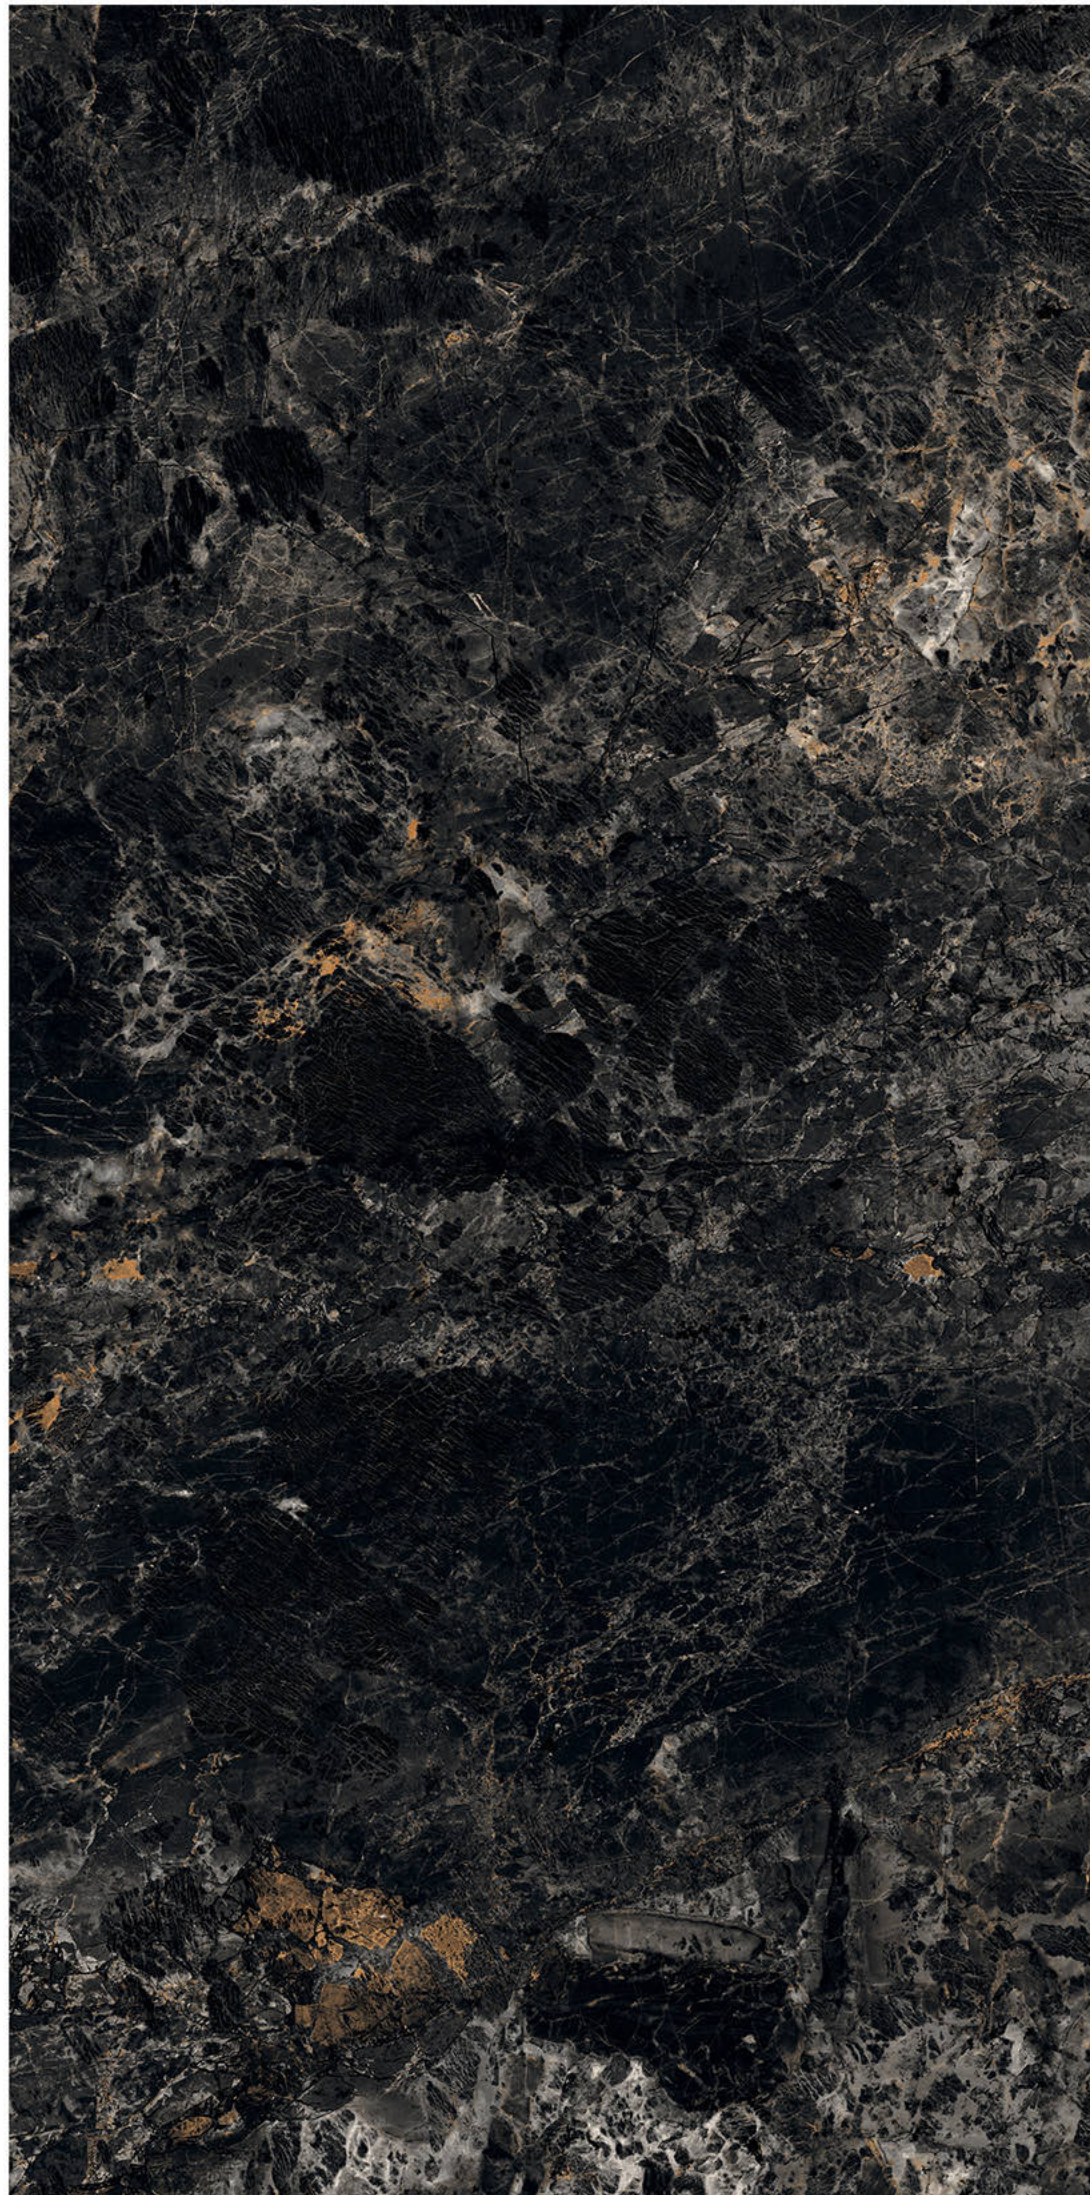

LAVAZA BLACK

Size - 800x1600mm

Finish - **HIGH GLOSSY**

Random - 2

Fire
Resistance

Frost
Resistance

Chemical
Resistance

Stain
Resistance

Scratch
Resistance