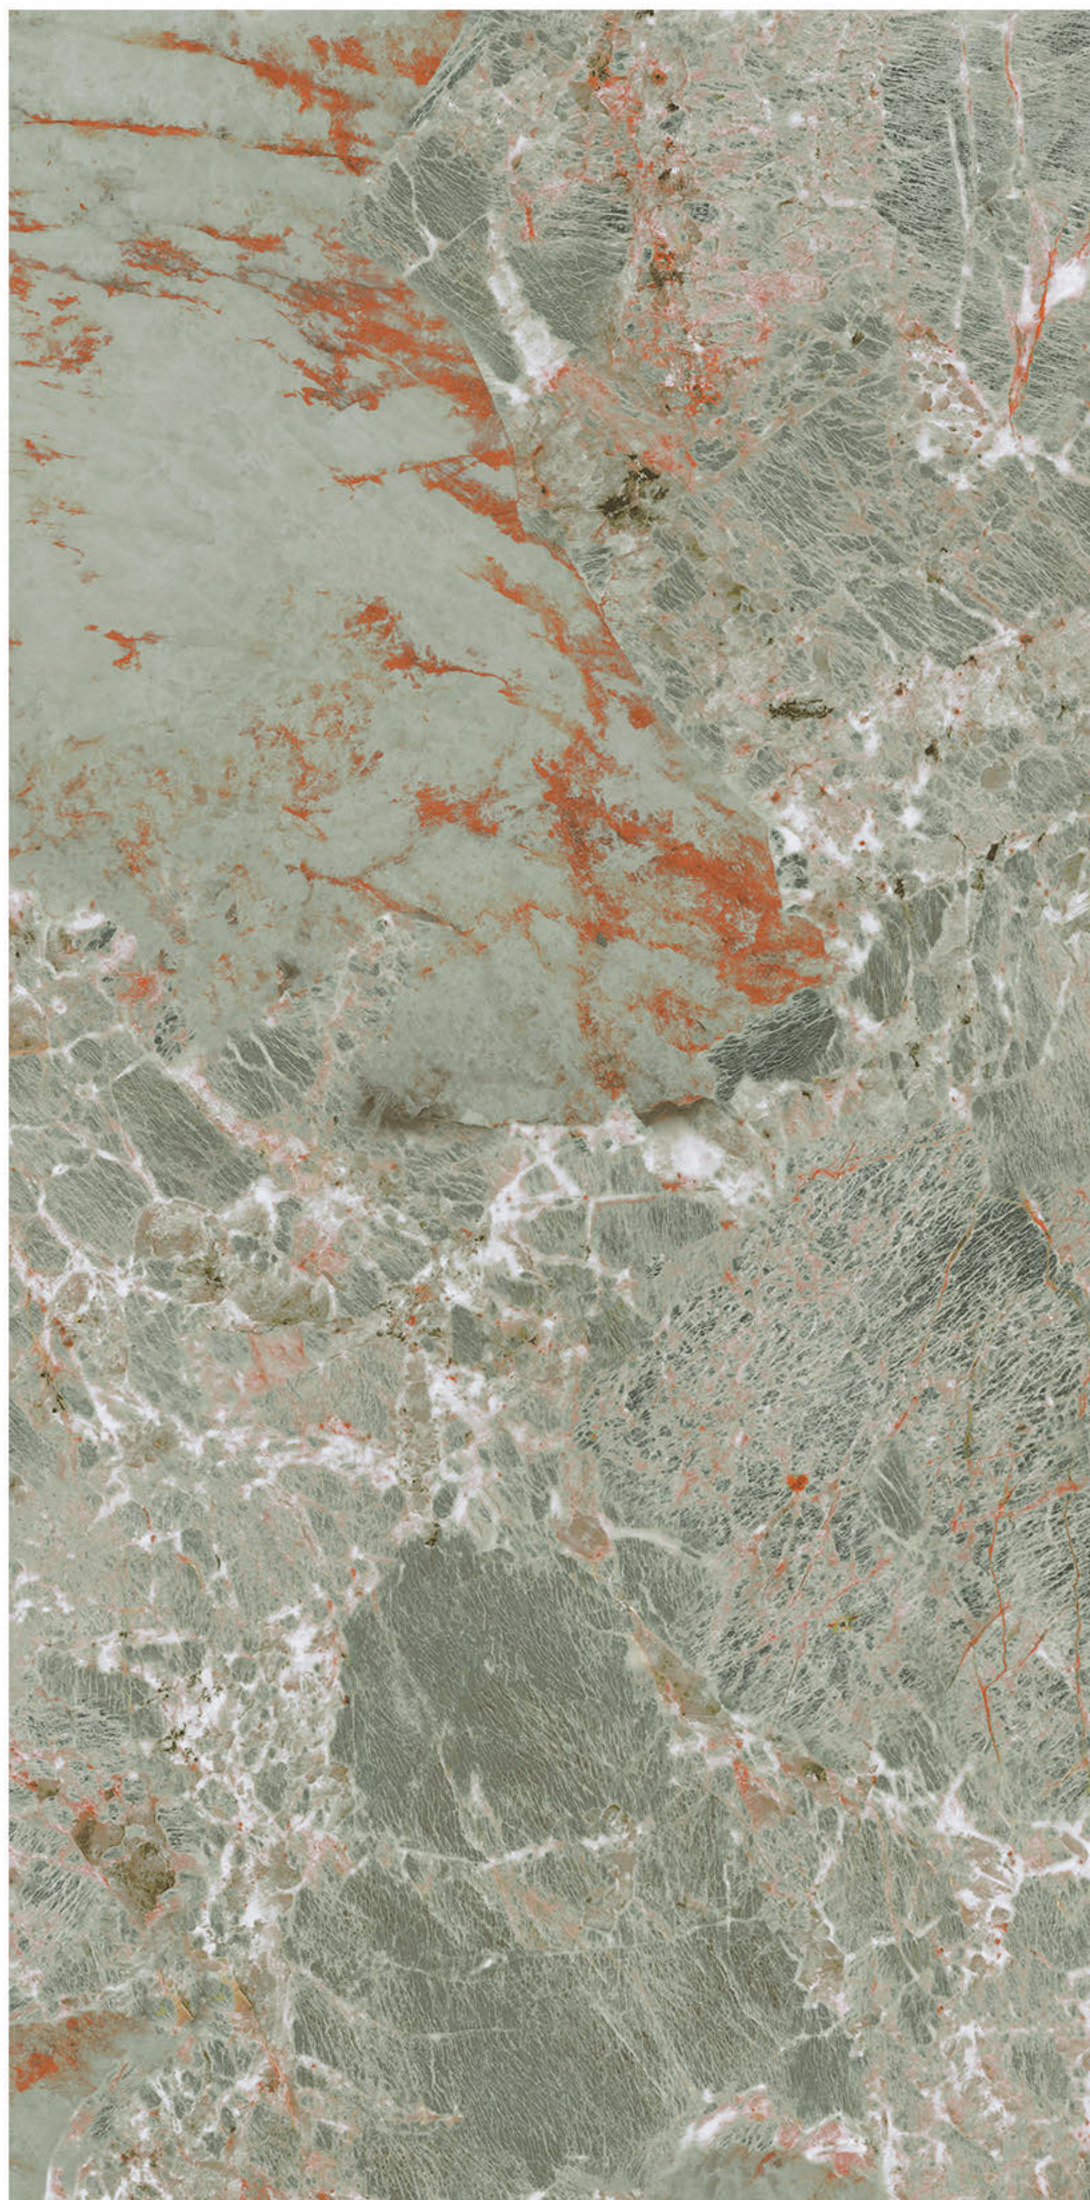

AMAZZONIA MANTIS

Size - **800x1600mm**

Finish - **HIGH GLOSSY**

Random - **3**

Fire
Resistance

Frost
Resistance

Chemical
Resistance

Stain
Resistance

Scratch
Resistance