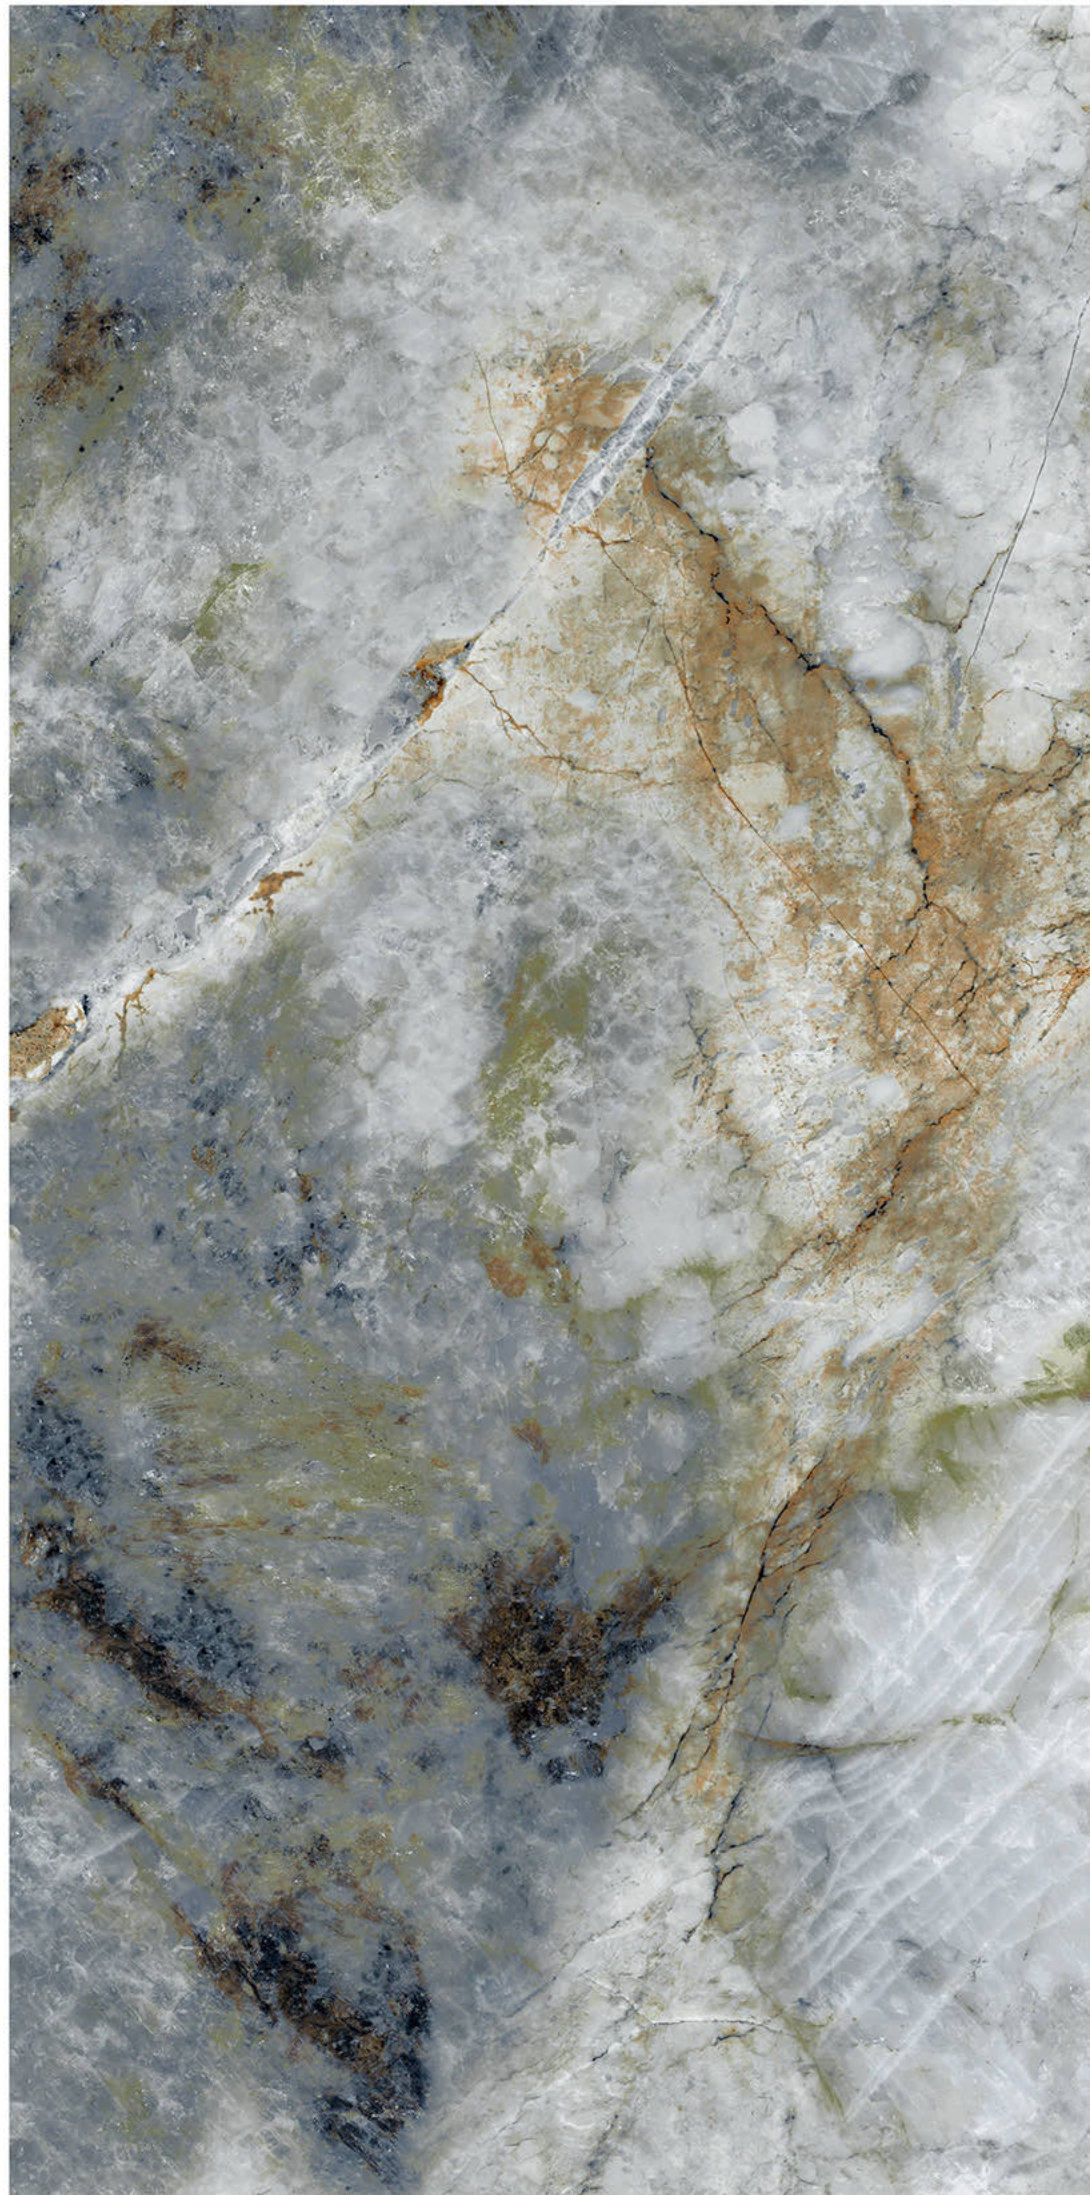

# CUPPUSINO MULTY

Size - **800x1600mm**  
Finish - **HIGH GLOSSY**  
Random - **3**

Fire  
Resistance

Frost  
Resistance

Chemical  
Resistance

Stain  
Resistance

Scratch  
Resistance

800x1600mm | DIVATTO AQUA