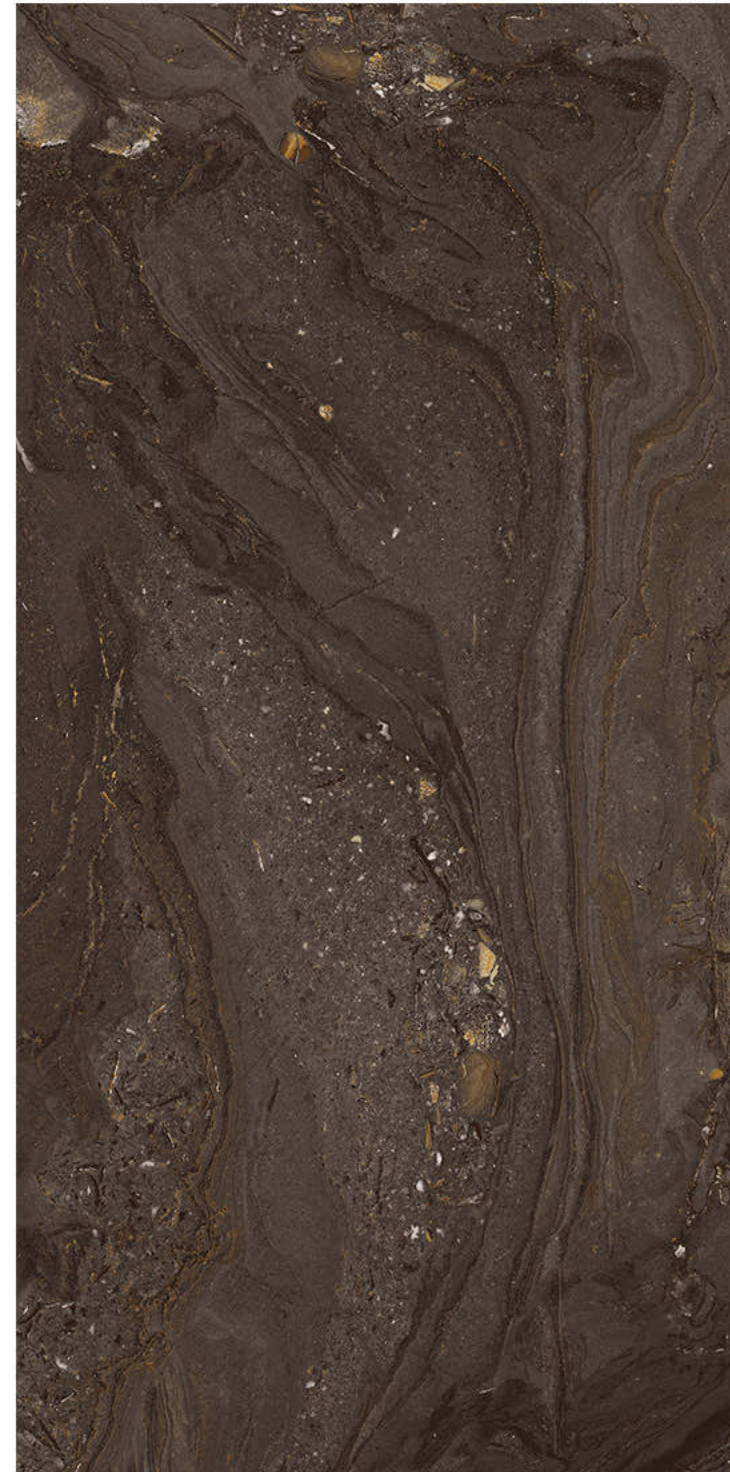

Scratch  
Resistance

800x1600mm | CORTIS NERO