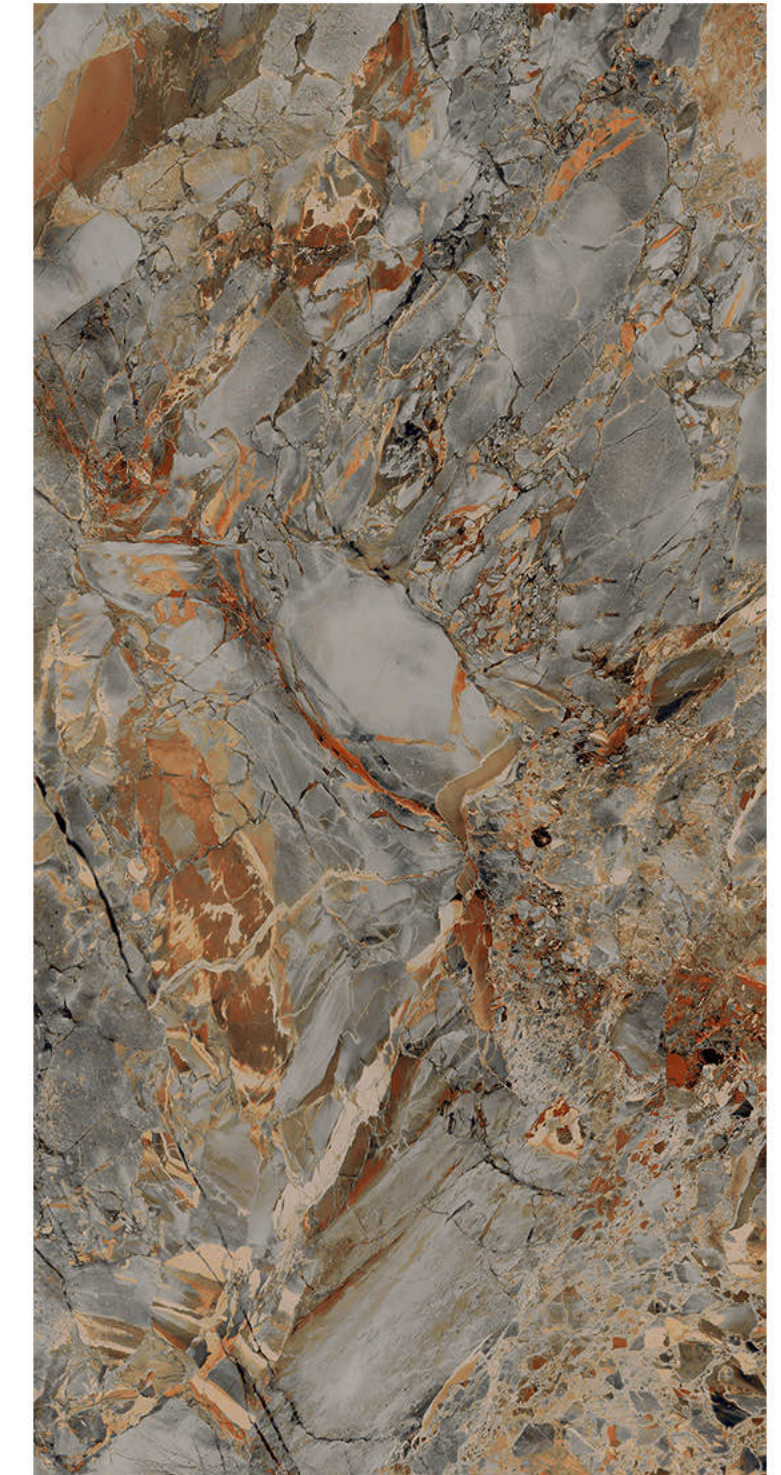

# BLEND NATURAL

Size - **800x1600mm**  
Finish - **HIGH GLOSSY**  
Random - **4**

Fire  
Resistance

Frost  
Resistance

Chemical  
Resistance

Stain  
Resistance

Scratch  
Resistance

800x1600mm CELESTE ONYX