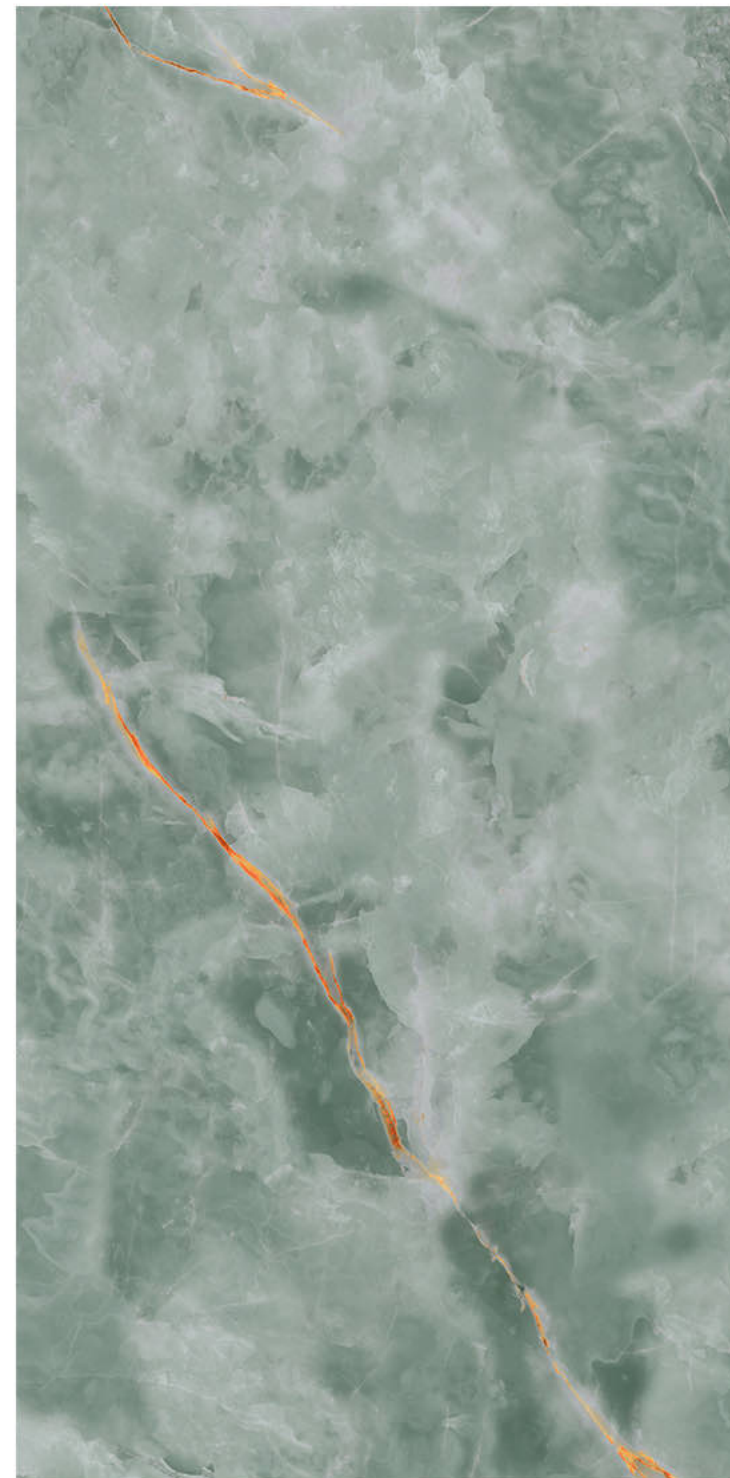

Scratch  
Resistance

800x1600mm | ESTRADA AZUL