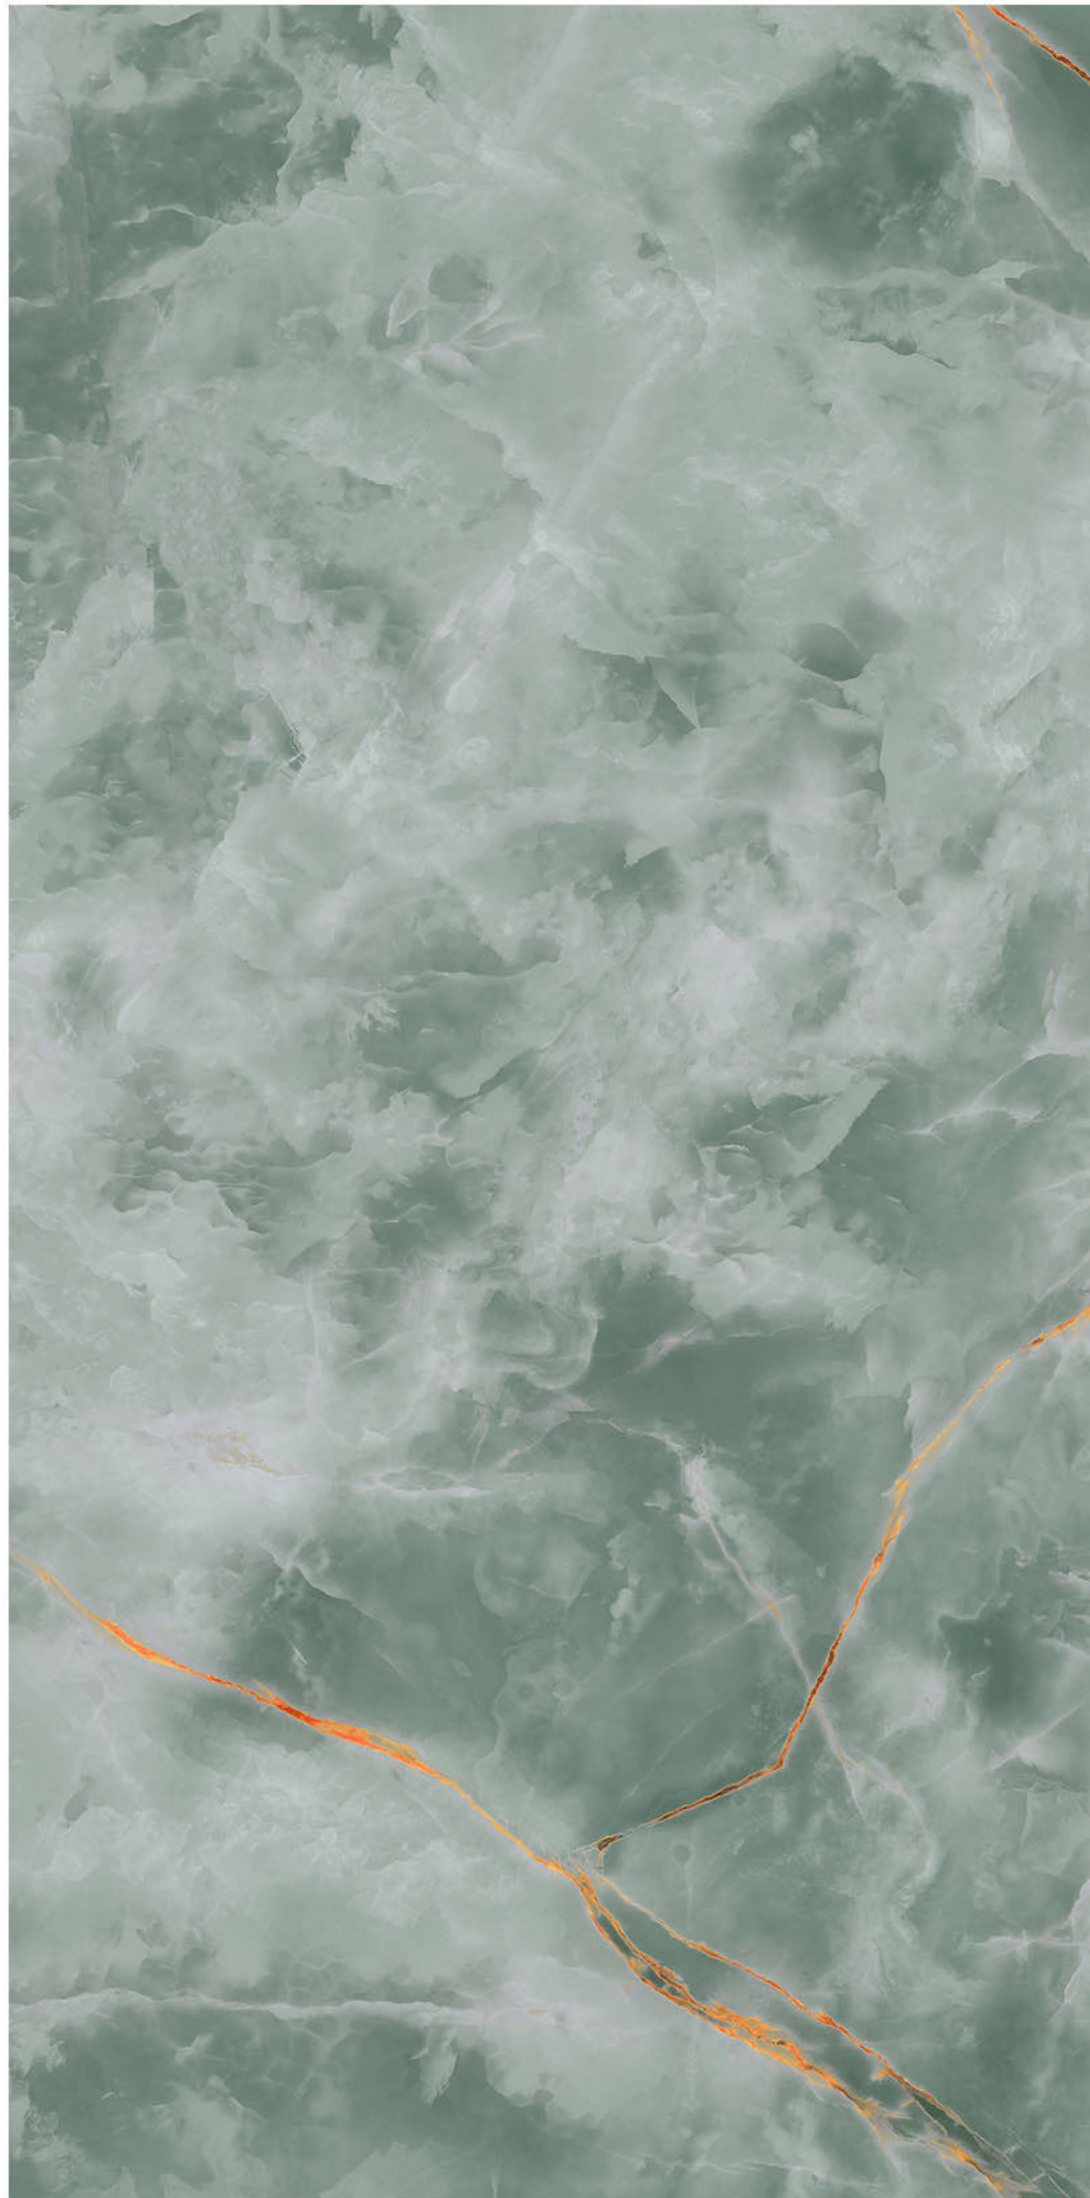

Scratch  
Resistance

800x1600mm | ESTRADA AZUL