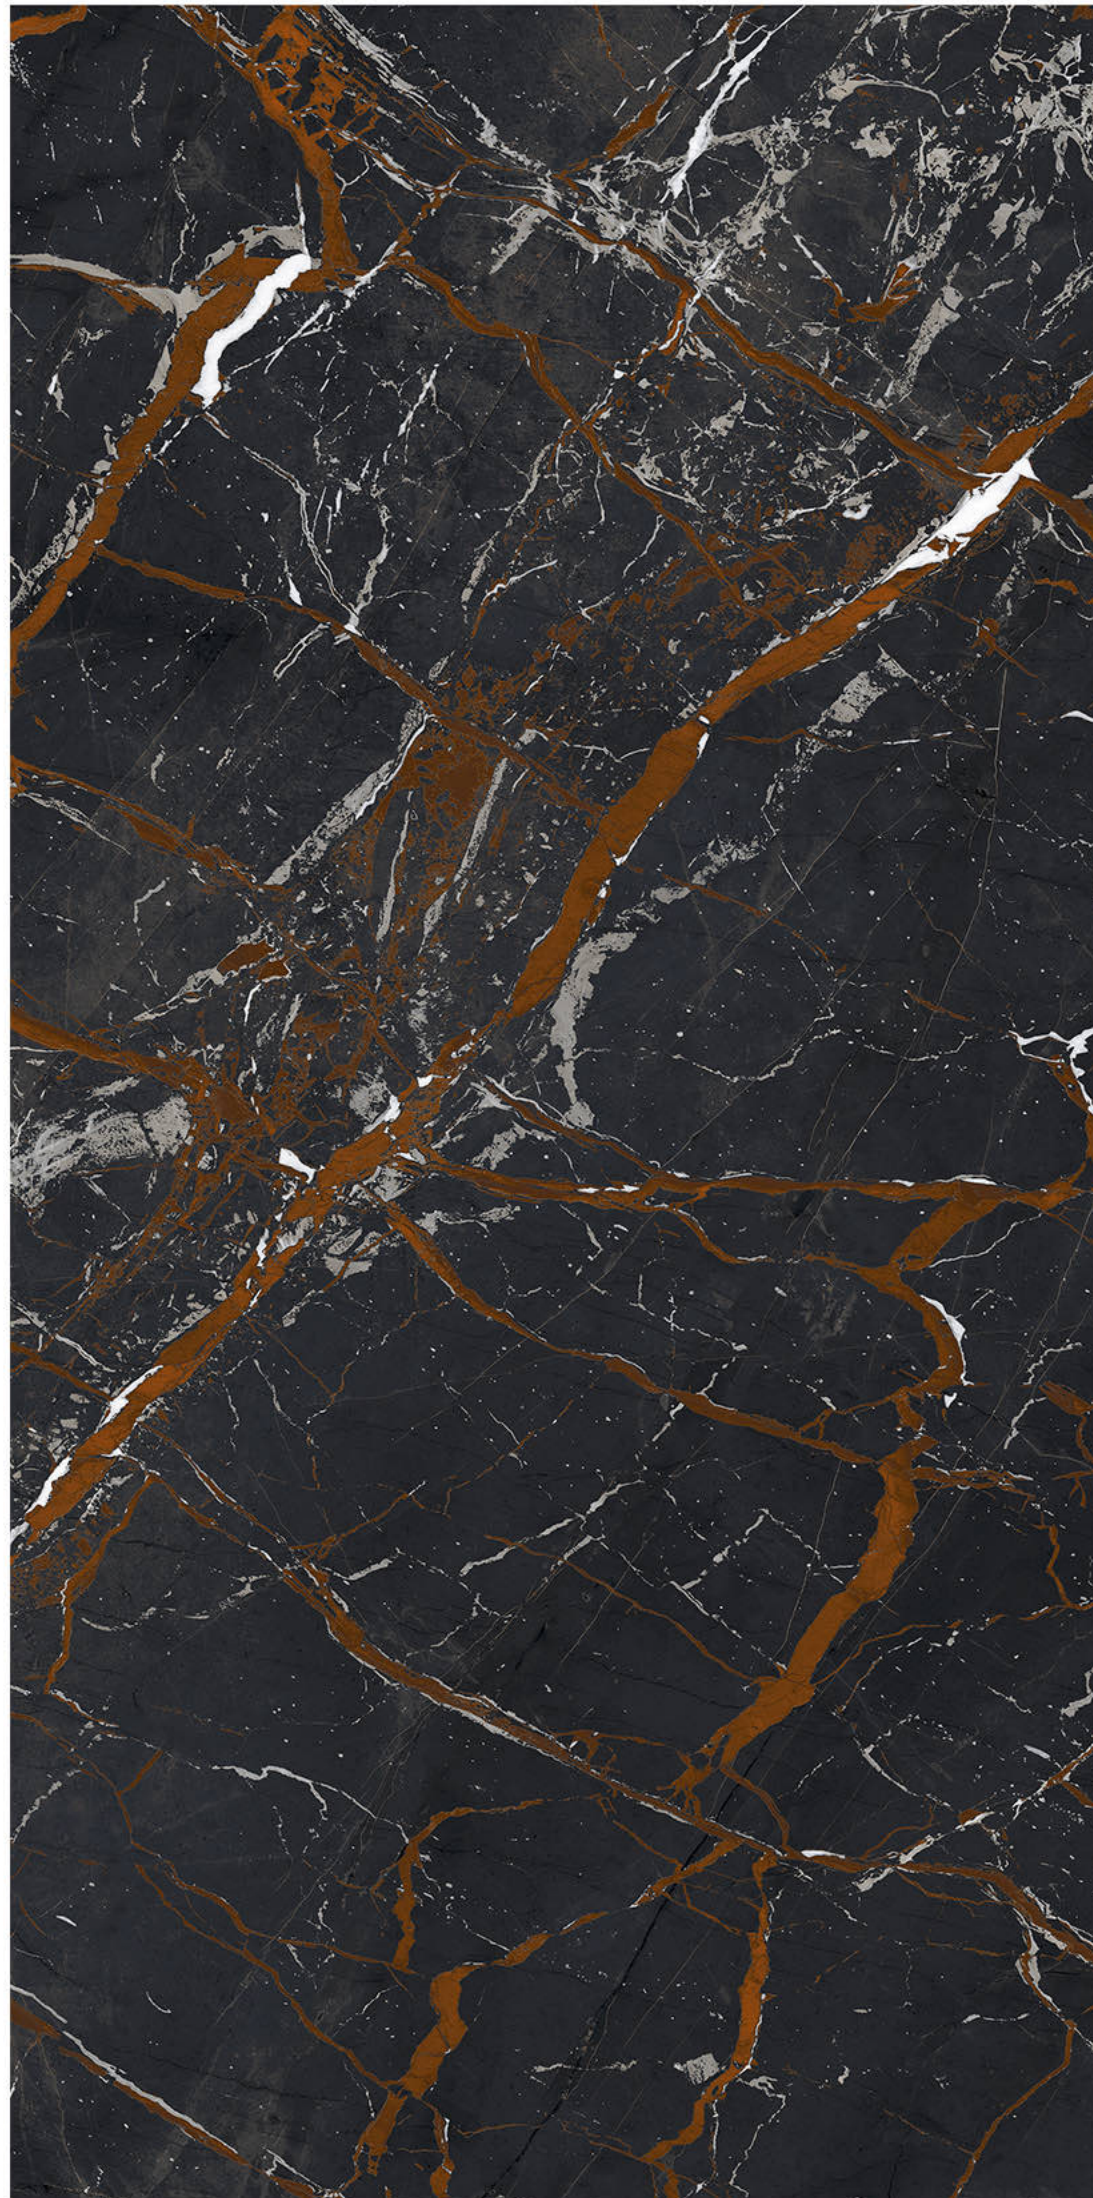

# ESTRADA GREY

Size - 800x1600mm  
Finish - HIGH GLOSSY  
Random - 4

Fire  
Resistance

Frost  
Resistance

Chemical  
Resistance

Stain  
Resistance

Scratch  
Resistance

800x1600mm | FALSA NATURAL