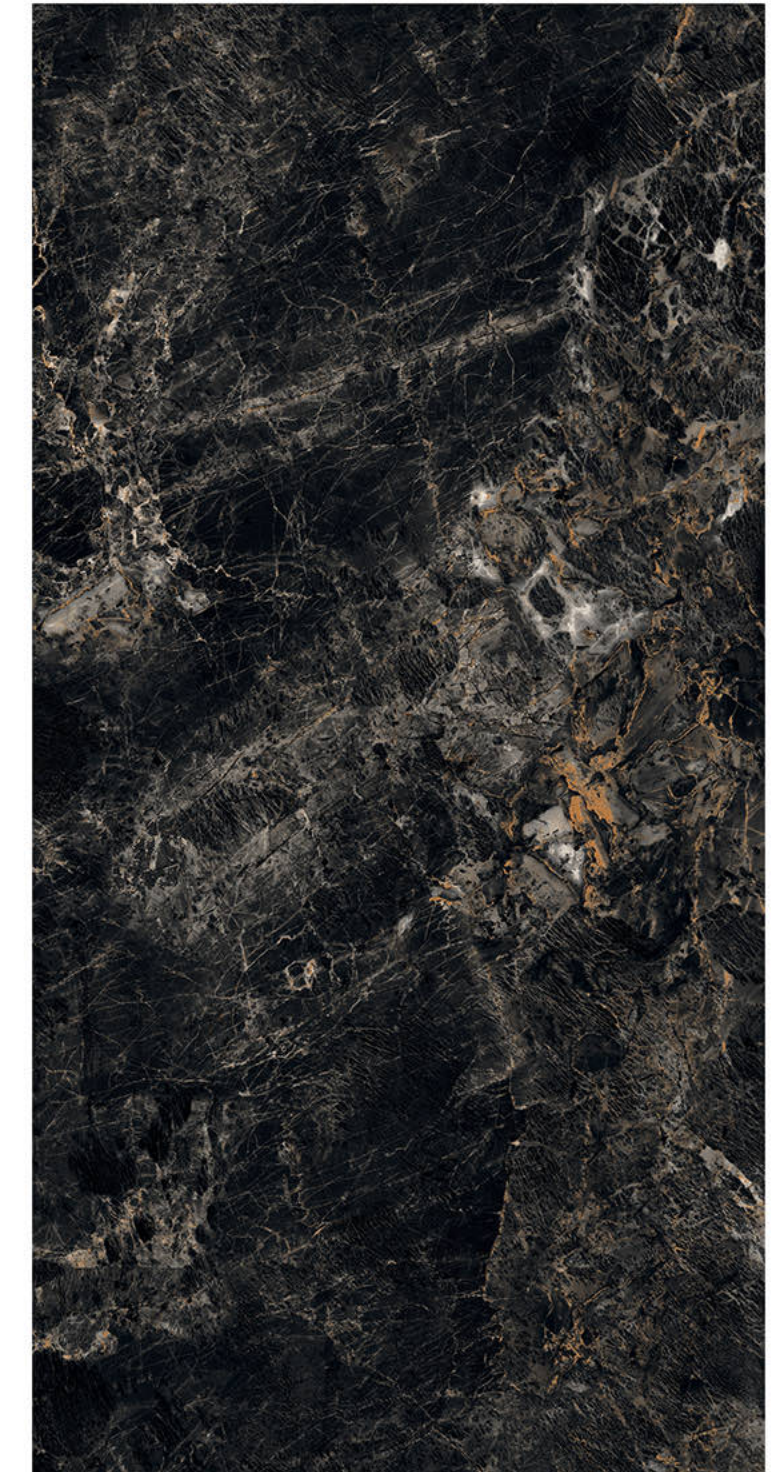

LAVAZA BLACK

Size - 800x1600mm

Finish - **HIGH GLOSSY**

Random - 2

Fire
Resistance

Frost
Resistance

Chemical
Resistance

Stain
Resistance

Scratch
Resistance