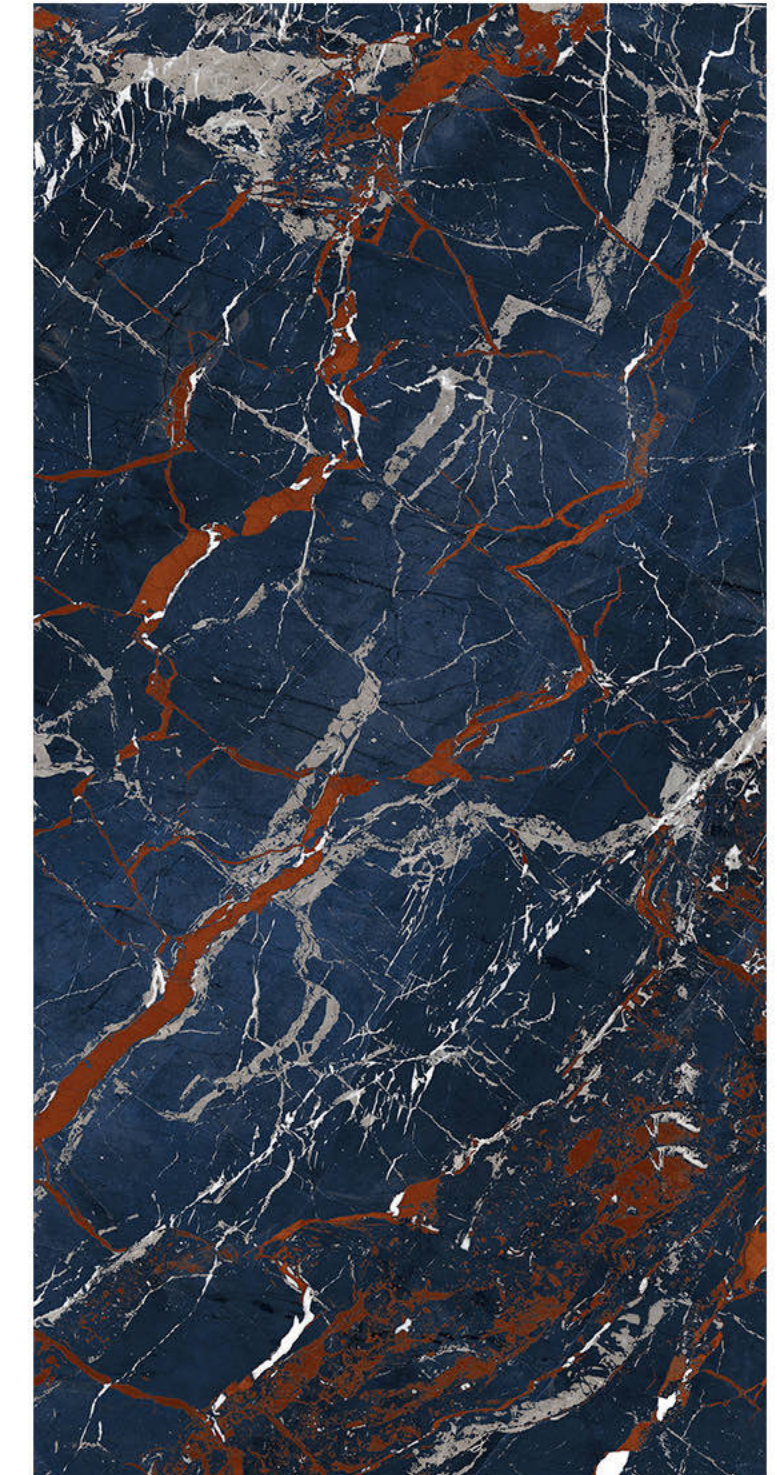

ESTRADA AZUL

Size - 800x1600mm

Finish - HIGH GLOSSY

Random - 4

Fire
Resistance

Frost
Resistance

Chemical
Resistance

Stain
Resistance

Scratch
Resistance