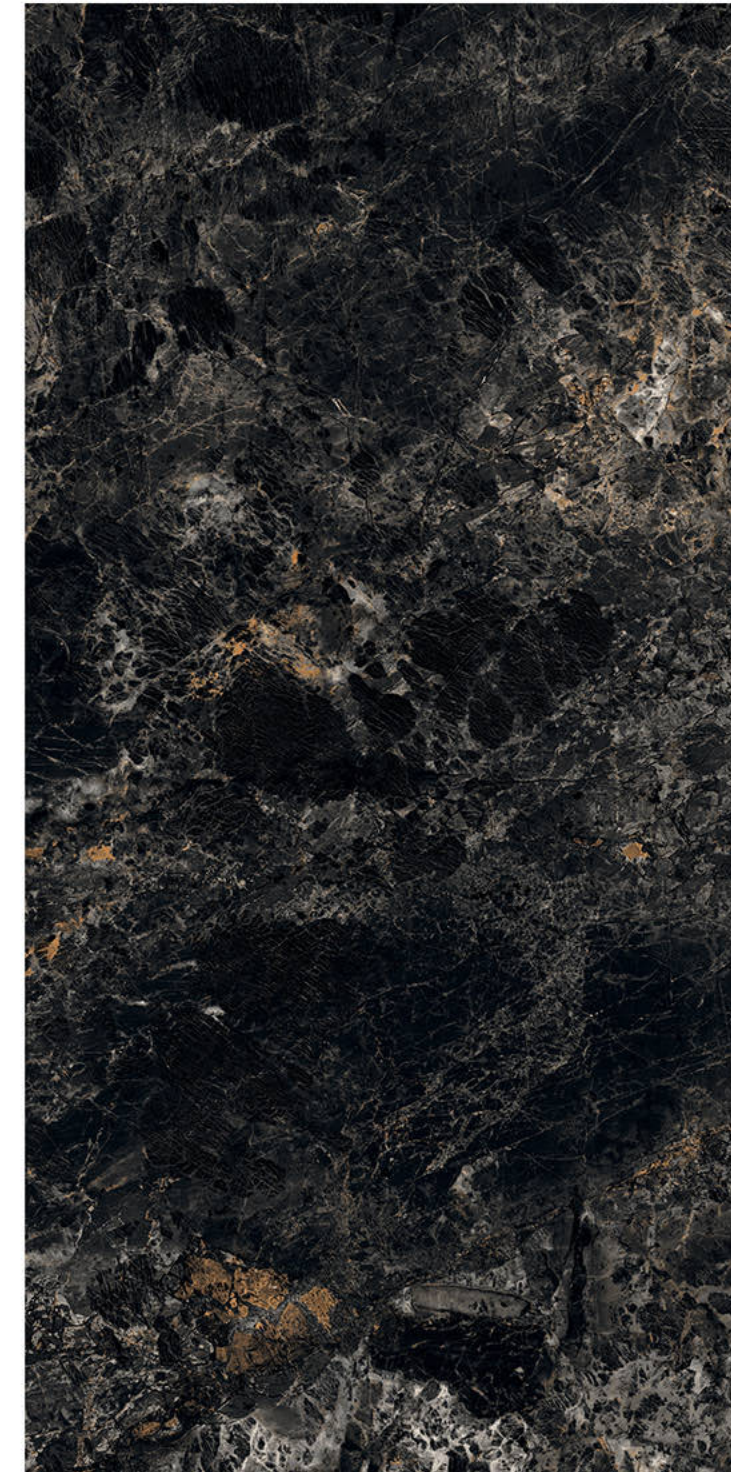

LAVAZA BLACK

Size - 800x1600mm

Finish - **HIGH GLOSSY**

Random - 2

Fire
Resistance

Frost
Resistance

Chemical
Resistance

Stain
Resistance

Scratch
Resistance