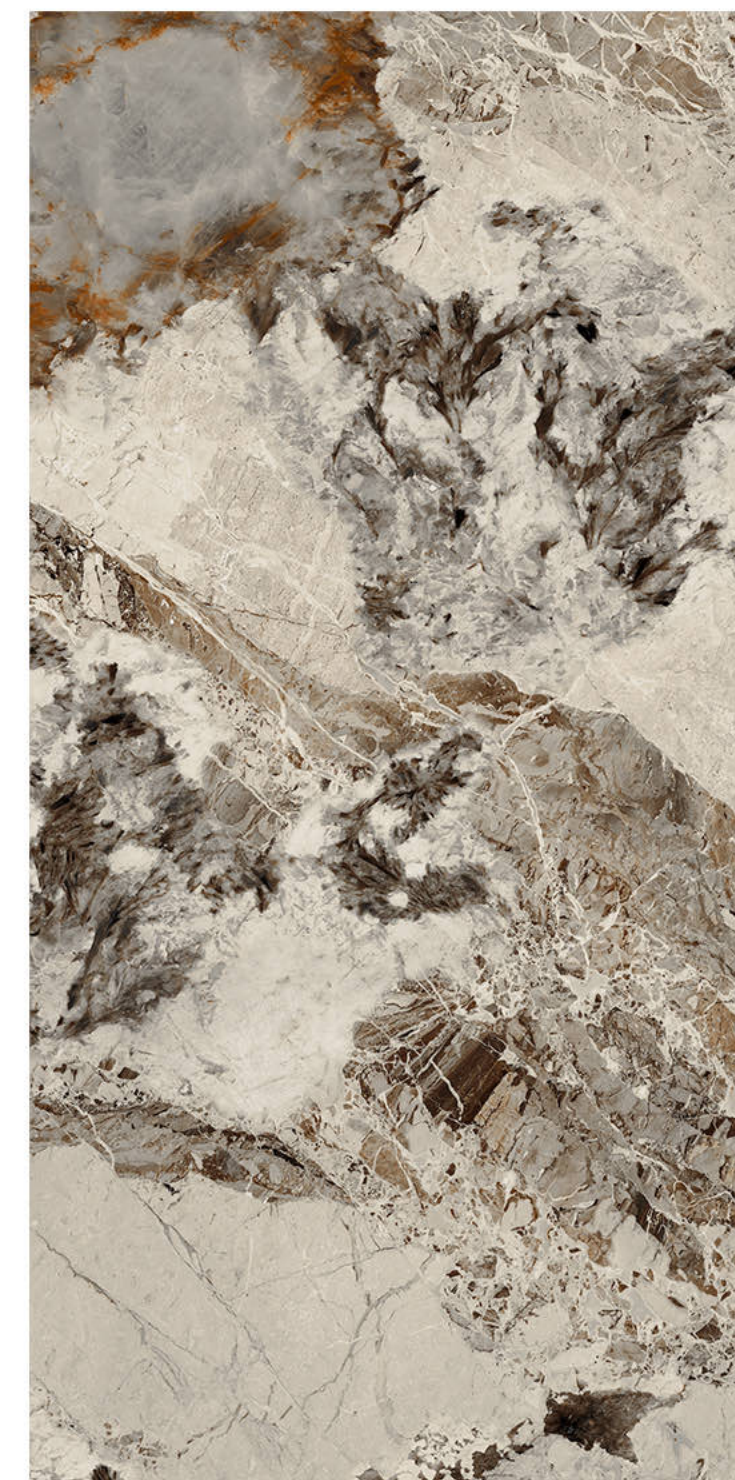

ALASKA NATURAL

Size - 800x1600mm

Finish - **HIGH GLOSSY**

Random - 3

Fire
Resistance

Frost
Resistance

Chemical
Resistance

Stain
Resistance

Scratch
Resistance