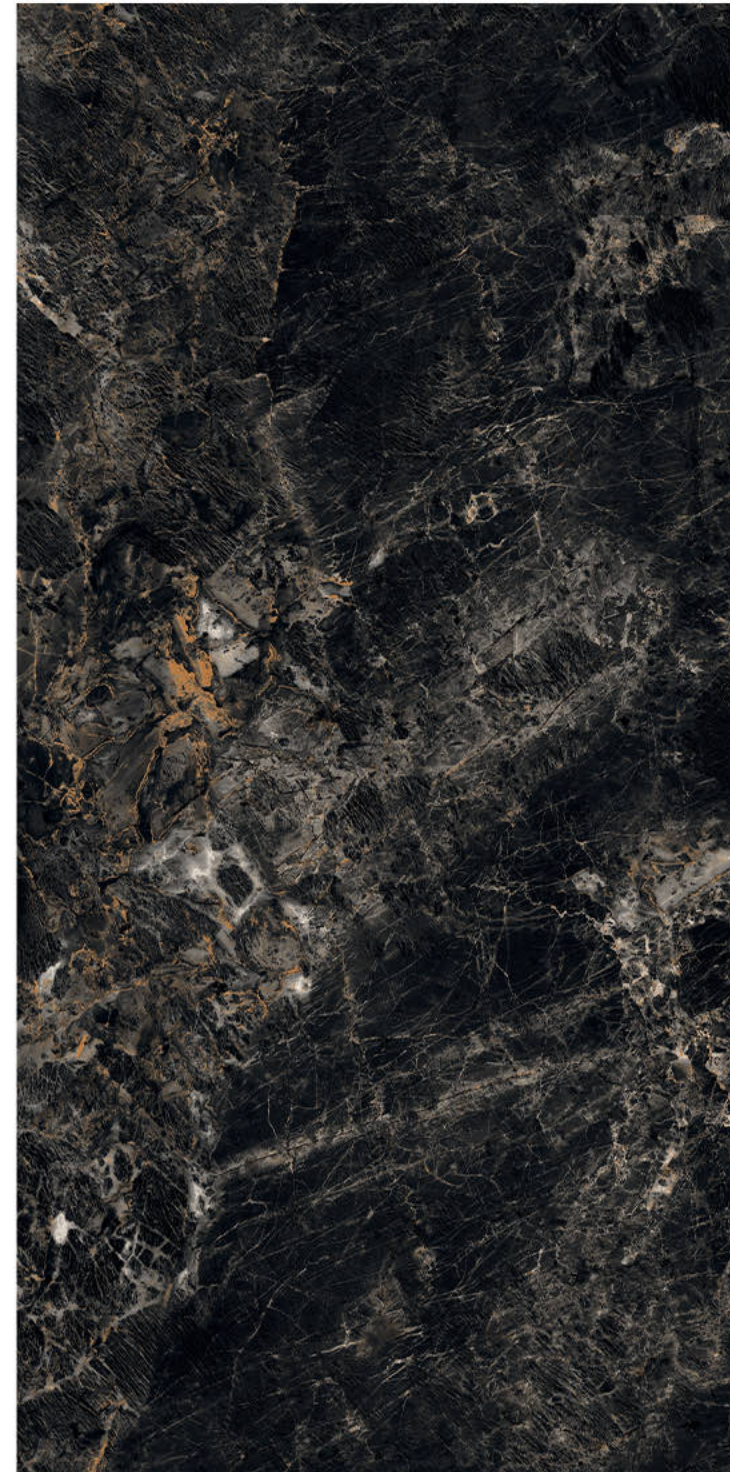

LAVAZA BLACK

Size - 800x1600mm

Finish - **HIGH GLOSSY**

Random - 2

Fire
Resistance

Frost
Resistance

Chemical
Resistance

Stain
Resistance

Scratch
Resistance