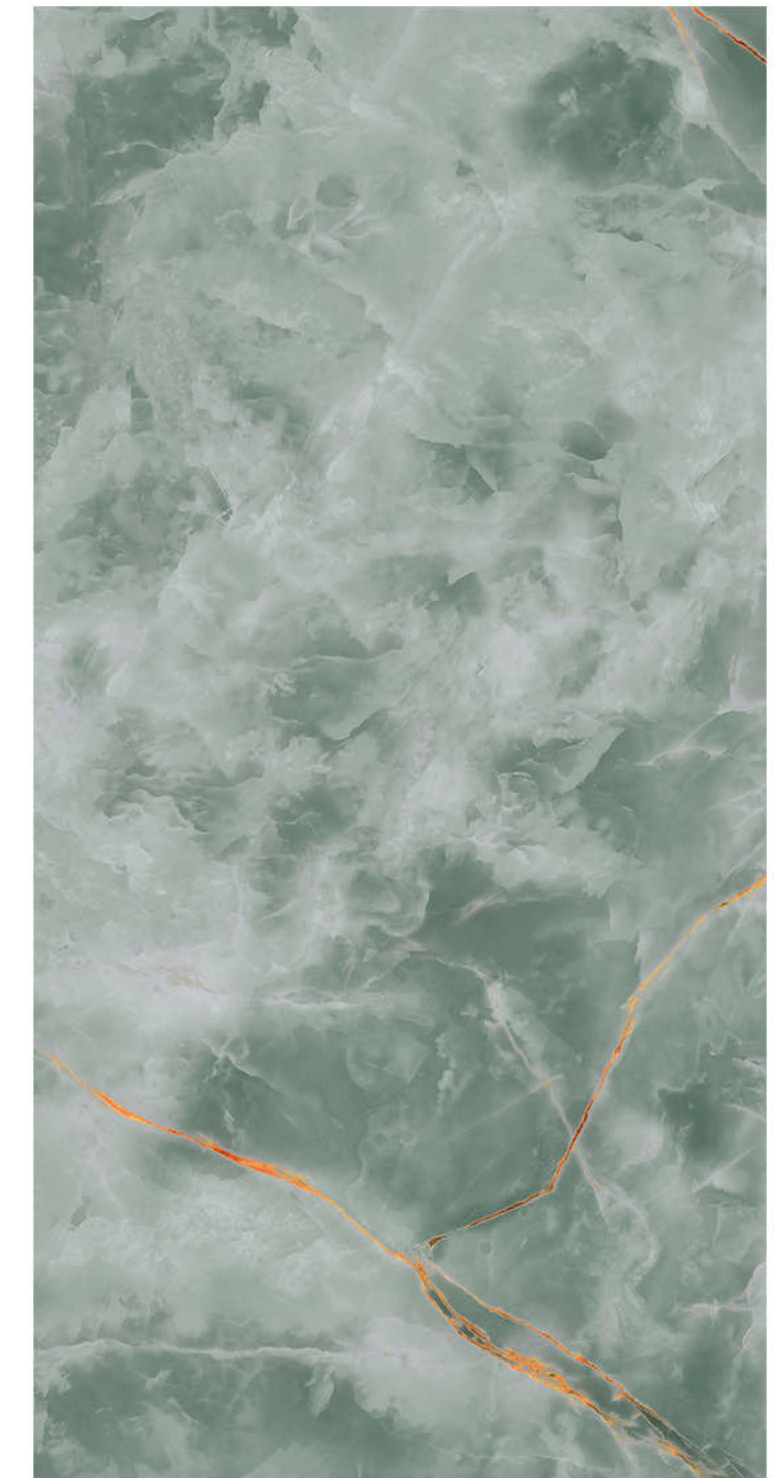

Scratch  
Resistance

800x1600mm | ESTRADA AZUL