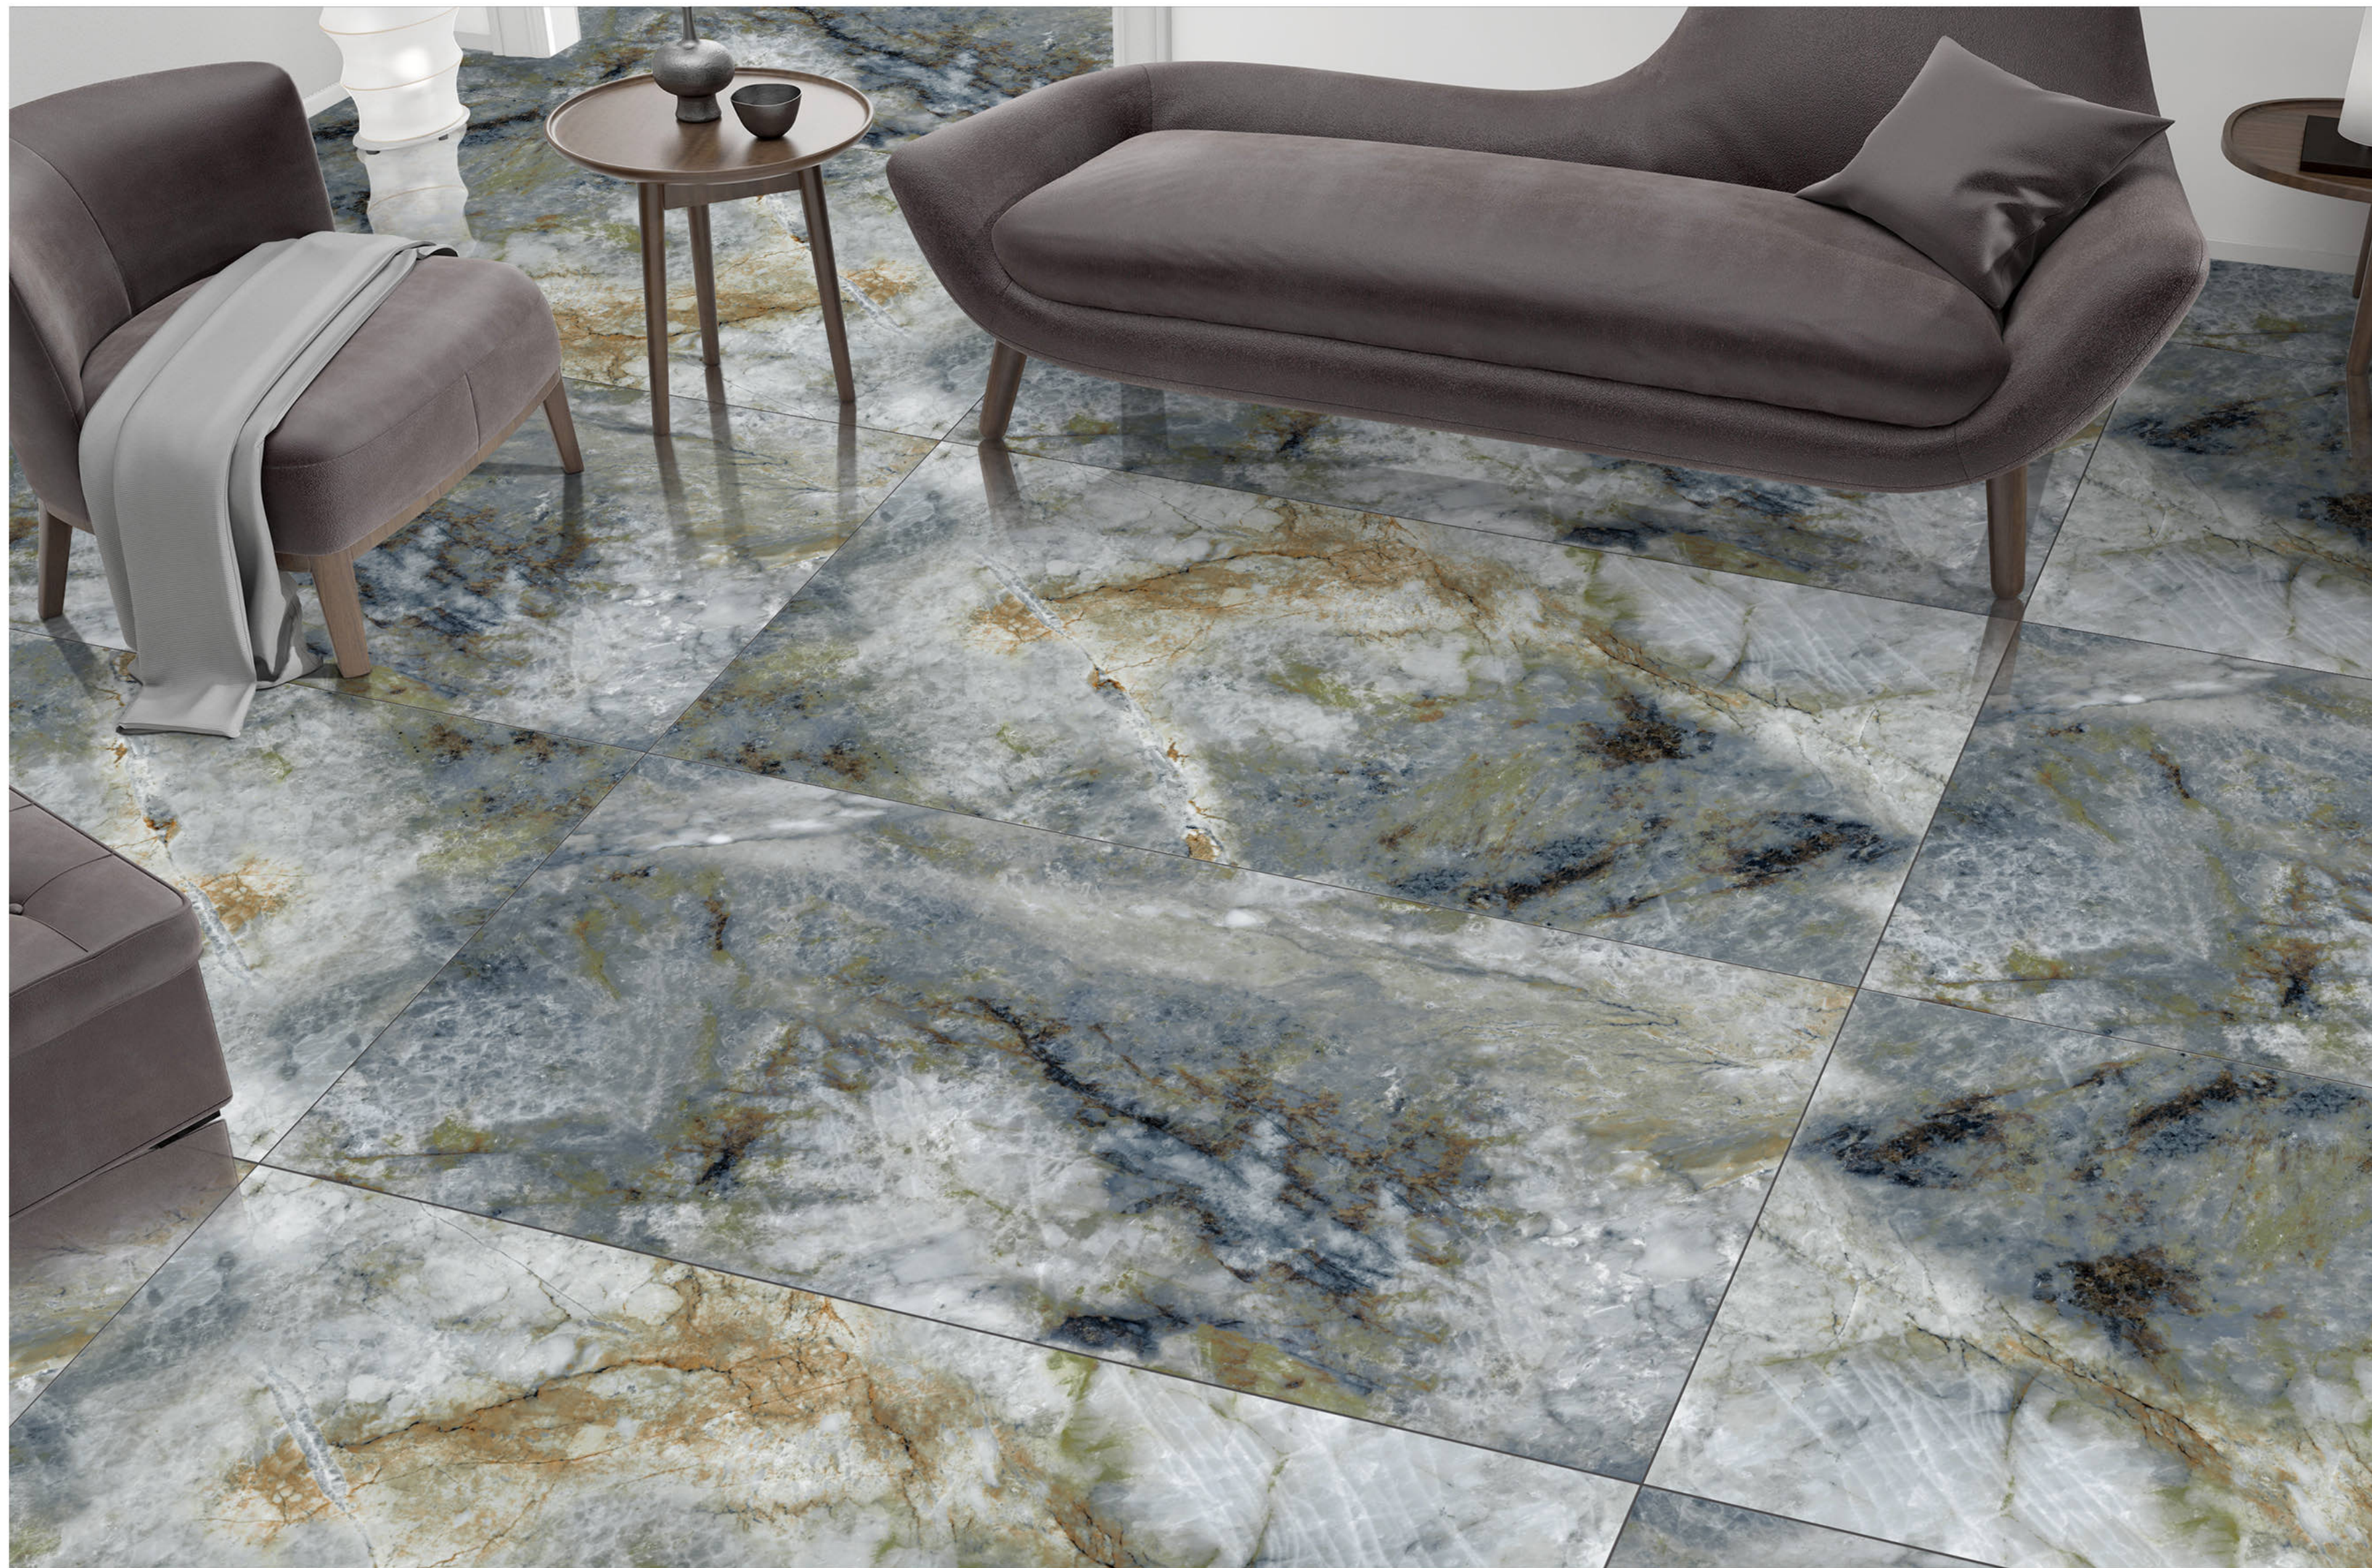

800x1600mm | CUPPUSINO MULTY