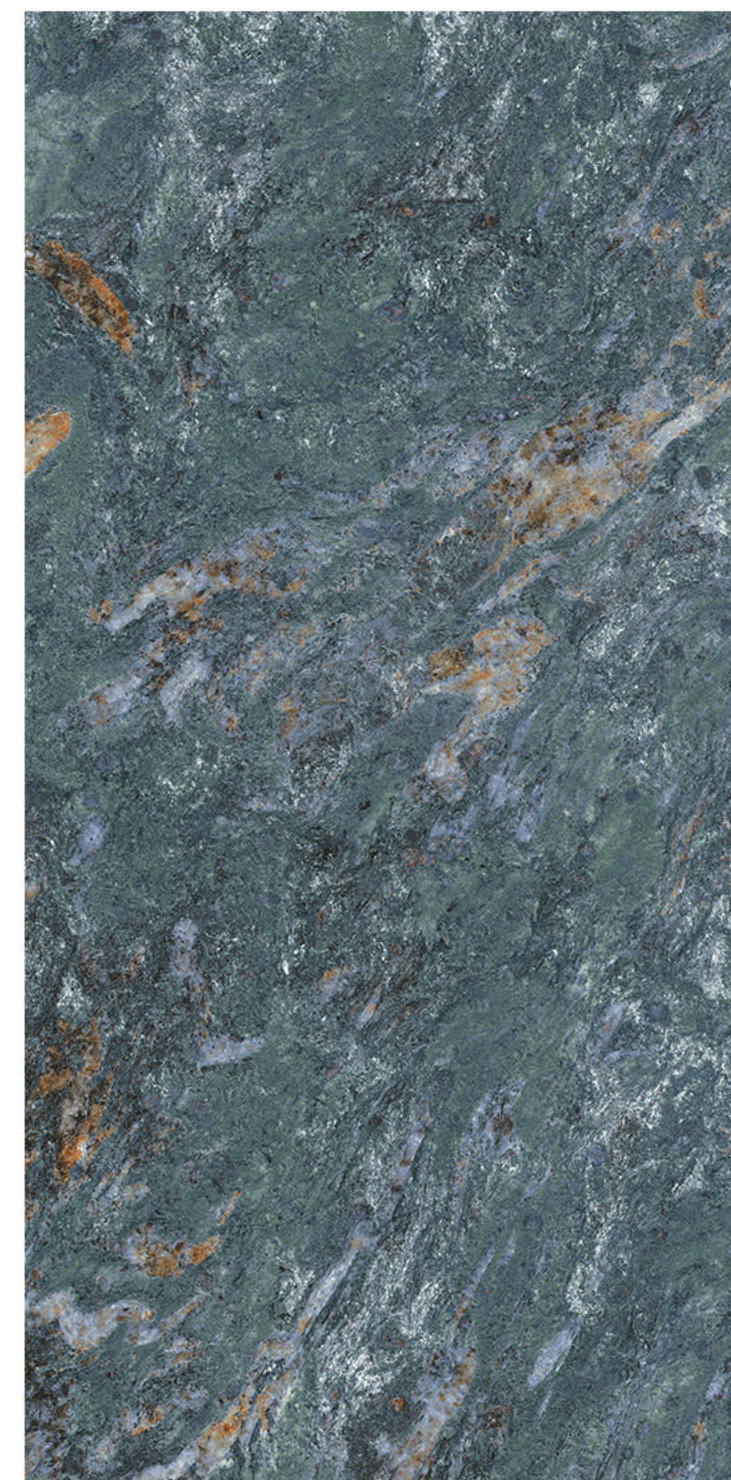

CORUS AQUA

Size - **800x1600mm**

Finish - **HIGH GLOSSY**

Random - **4**

Fire
Resistance

Frost
Resistance

Chemical
Resistance

Stain
Resistance

Scratch
Resistance