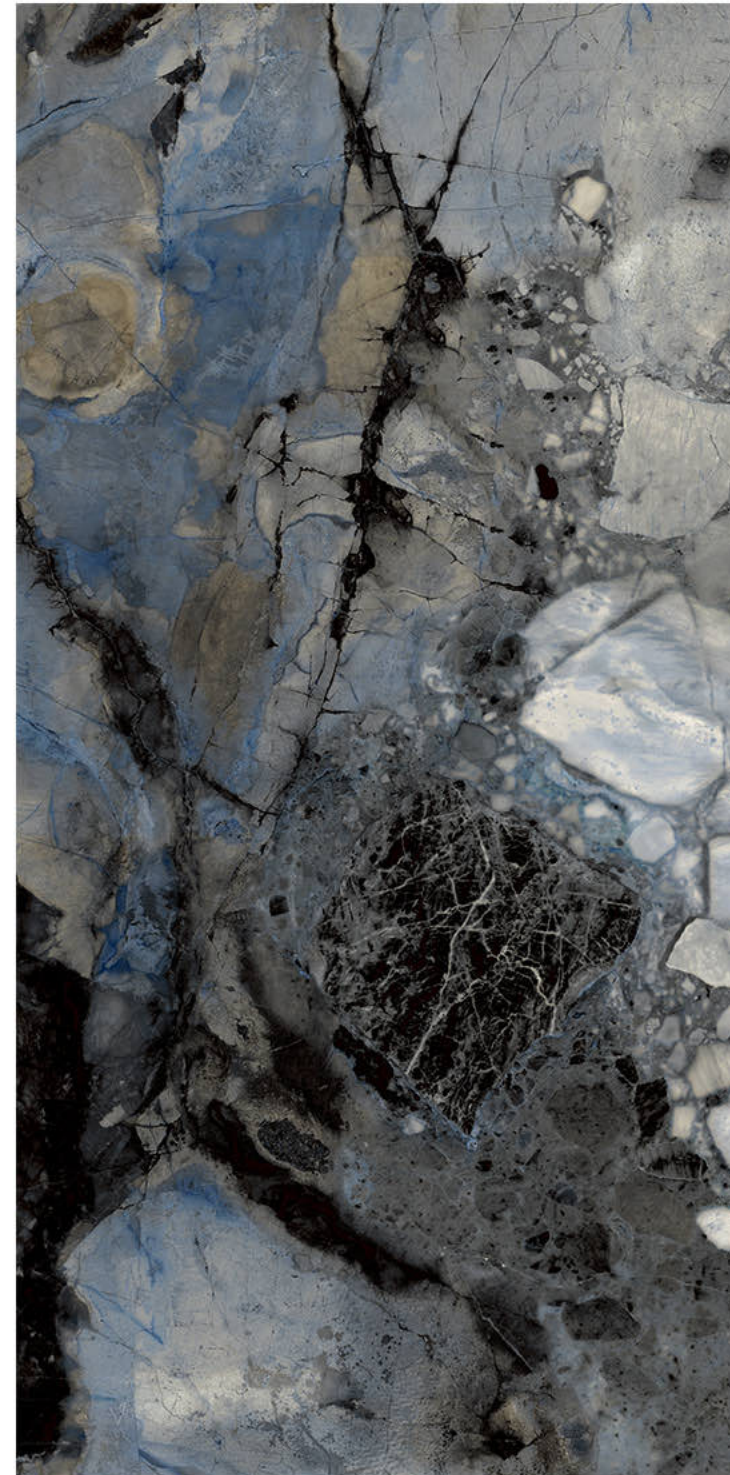

# FALSA NATURAL

Size - **800x1600mm**  
Finish - **HIGH GLOSSY**  
Random - **2**

Fire  
Resistance

Frost  
Resistance

Chemical  
Resistance

Stain  
Resistance

Scratch  
Resistance

800x1600mm | FLAMA NERO