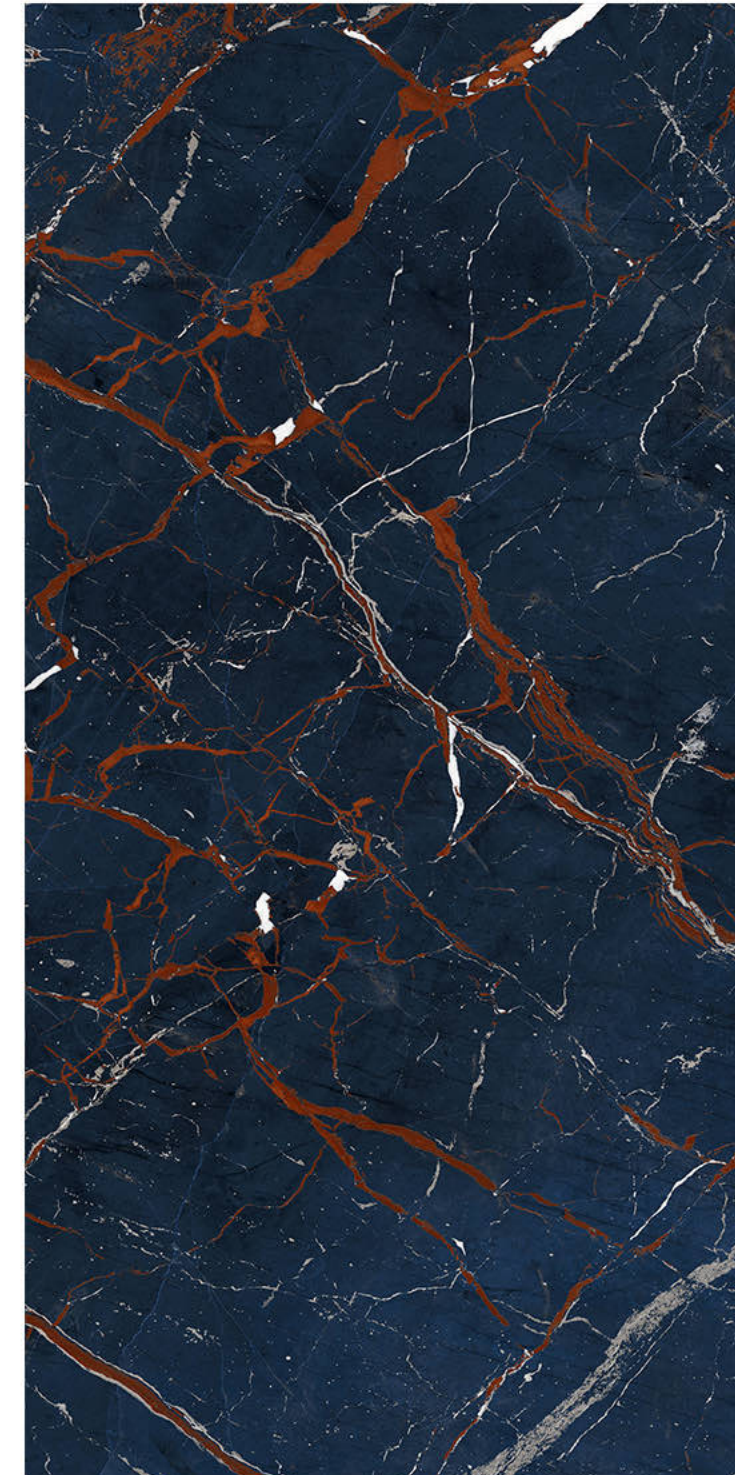

ESTRADA AZUL

Size - 800x1600mm

Finish - HIGH GLOSSY

Random - 4

Fire
Resistance

Frost
Resistance

Chemical
Resistance

Stain
Resistance

Scratch
Resistance