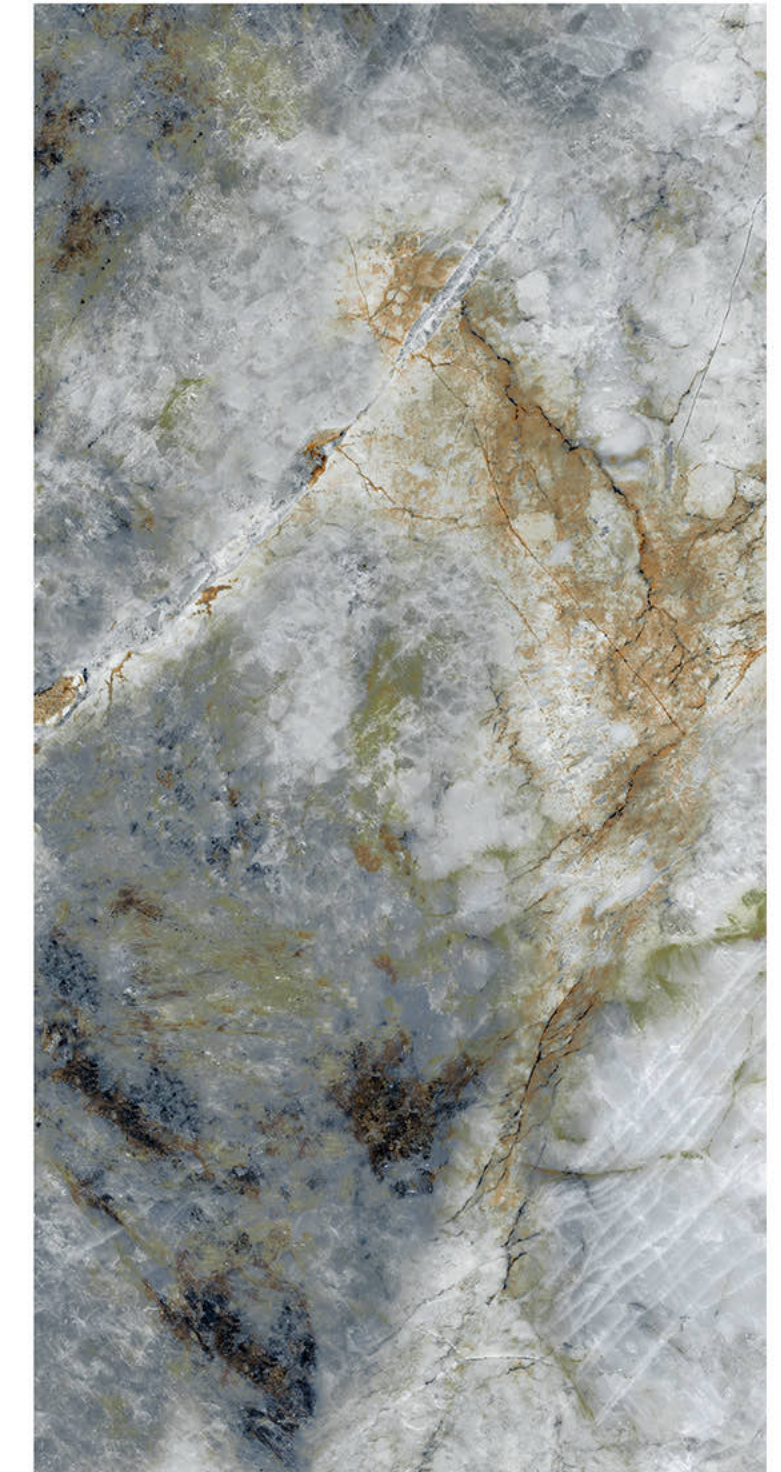

# CUPPUSINO MULTY

Size - **800x1600mm**  
Finish - **HIGH GLOSSY**  
Random - **3**

Fire  
Resistance

Frost  
Resistance

Chemical  
Resistance

Stain  
Resistance

Scratch  
Resistance

800x1600mm | DIVATTO AQUA