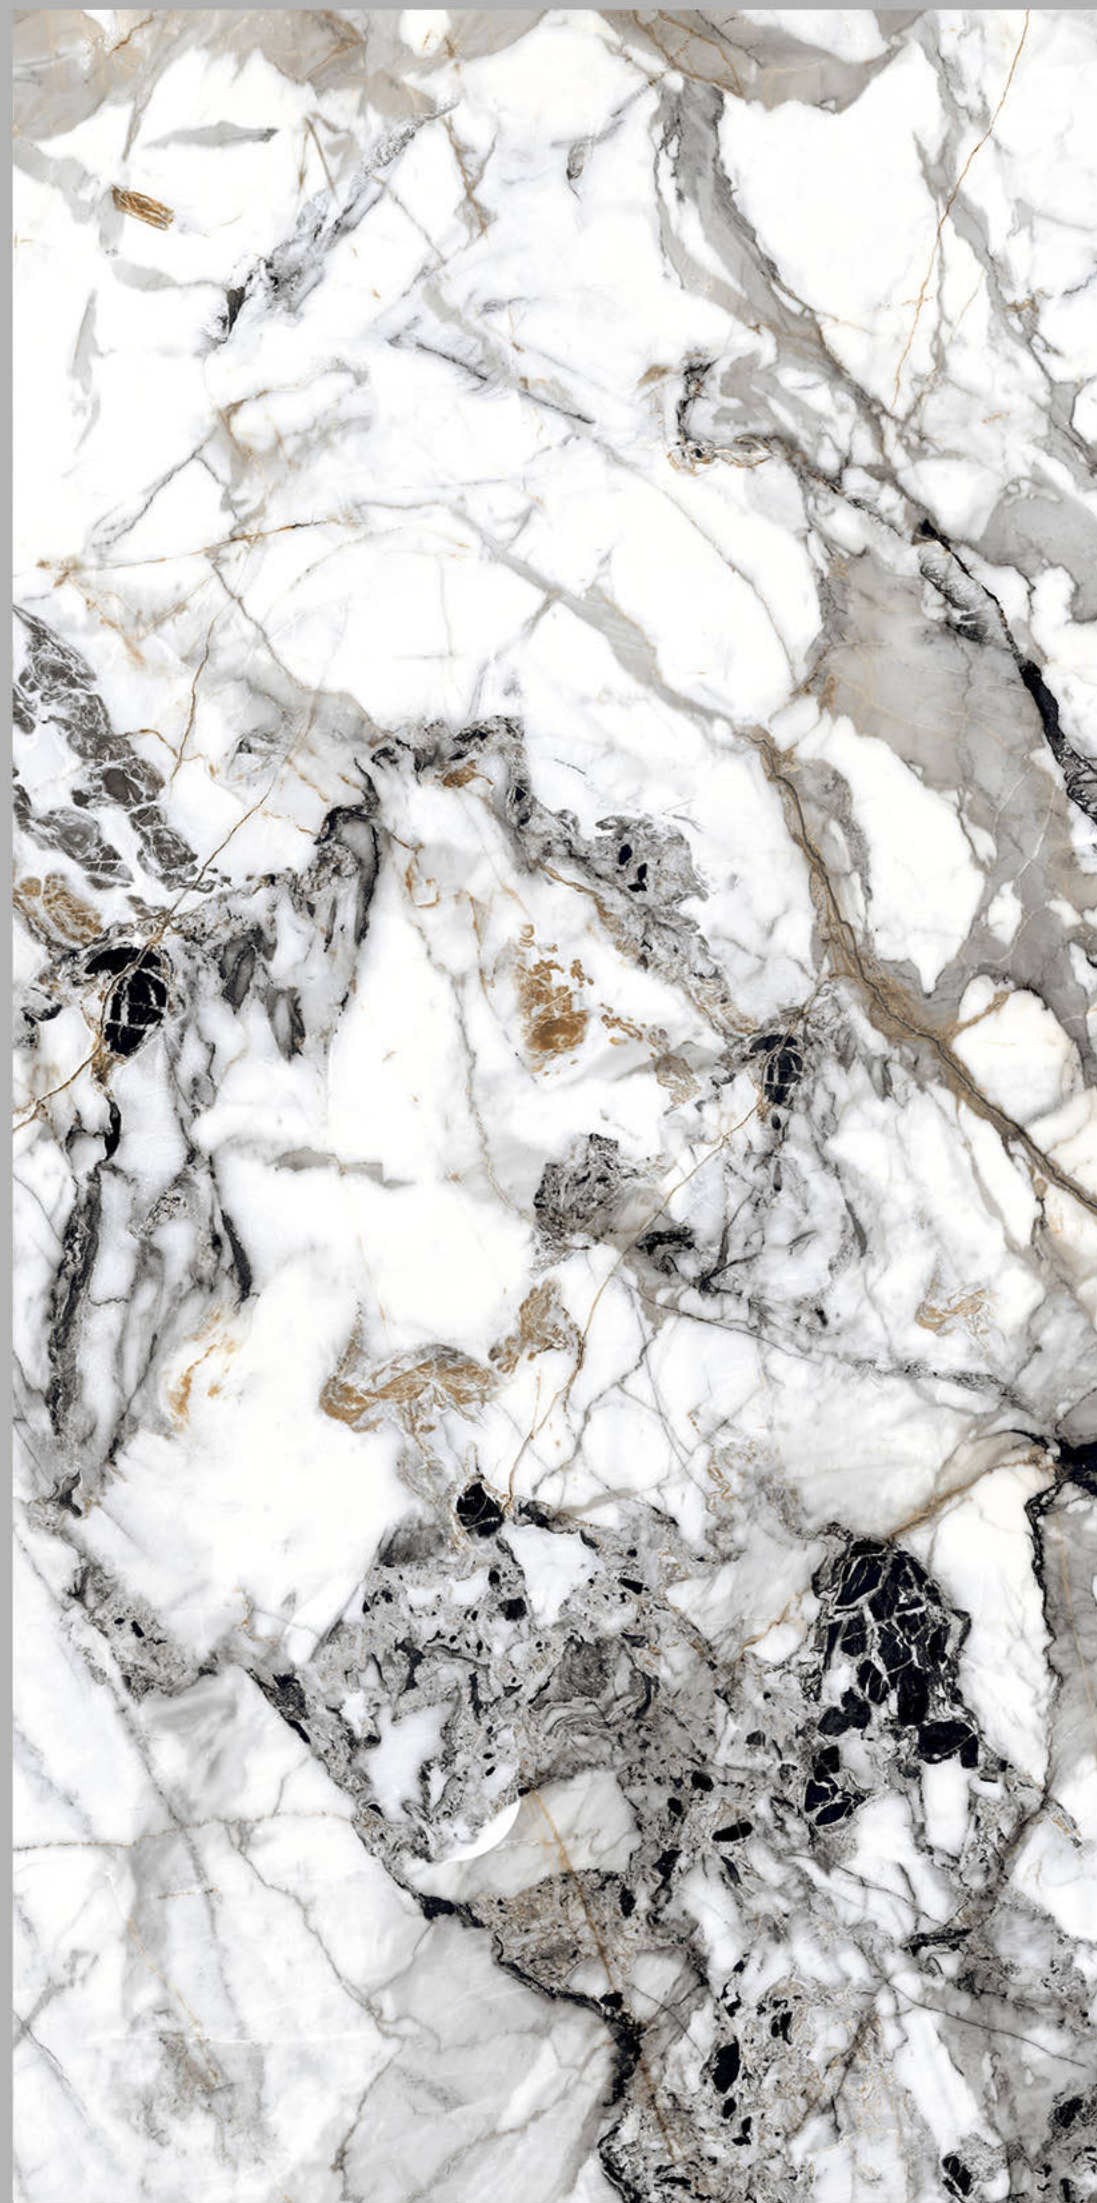

Scratch  
Resistance

800x1600mm | FOZANO AZUL