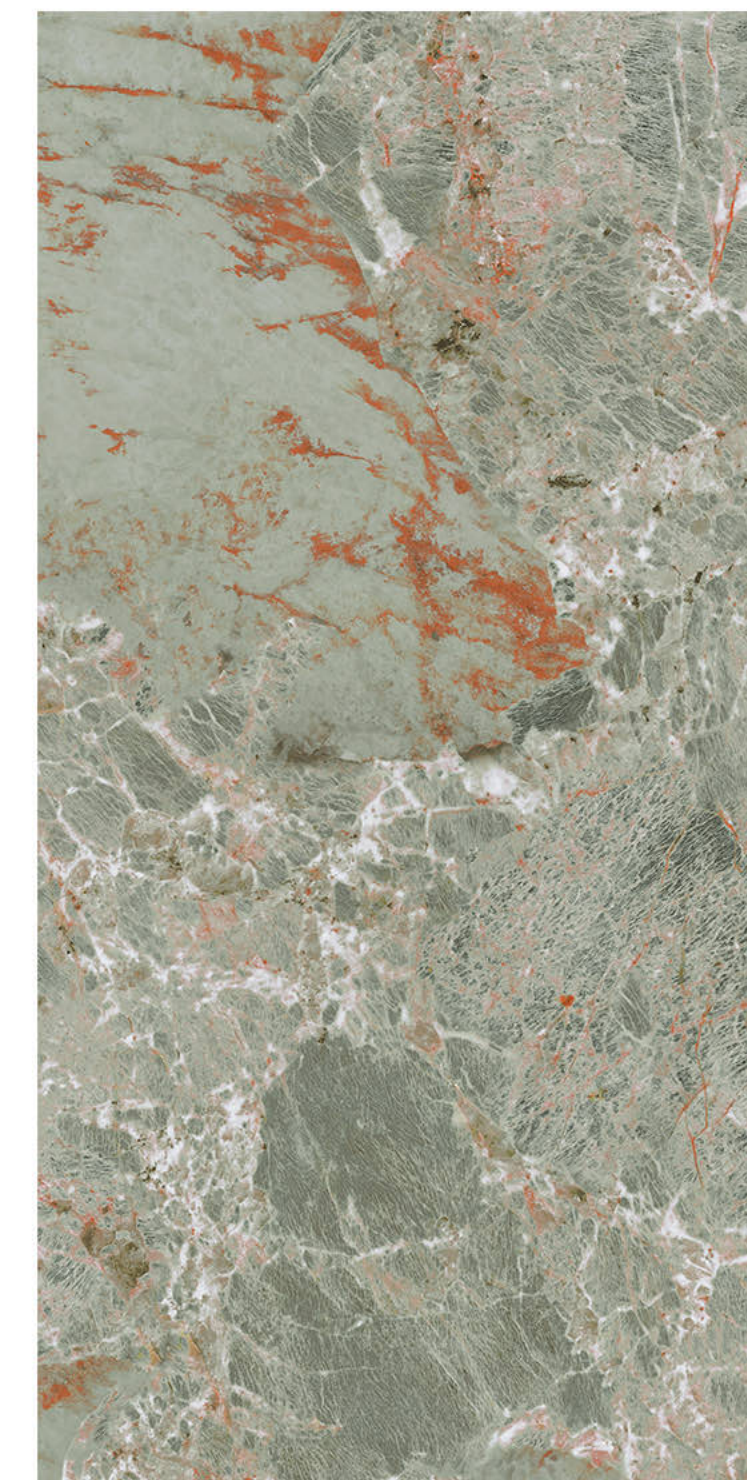

AMAZZONIA MANTIS

Size - **800x1600mm**

Finish - **HIGH GLOSSY**

Random - **3**

Fire
Resistance

Frost
Resistance

Chemical
Resistance

Stain
Resistance

Scratch
Resistance