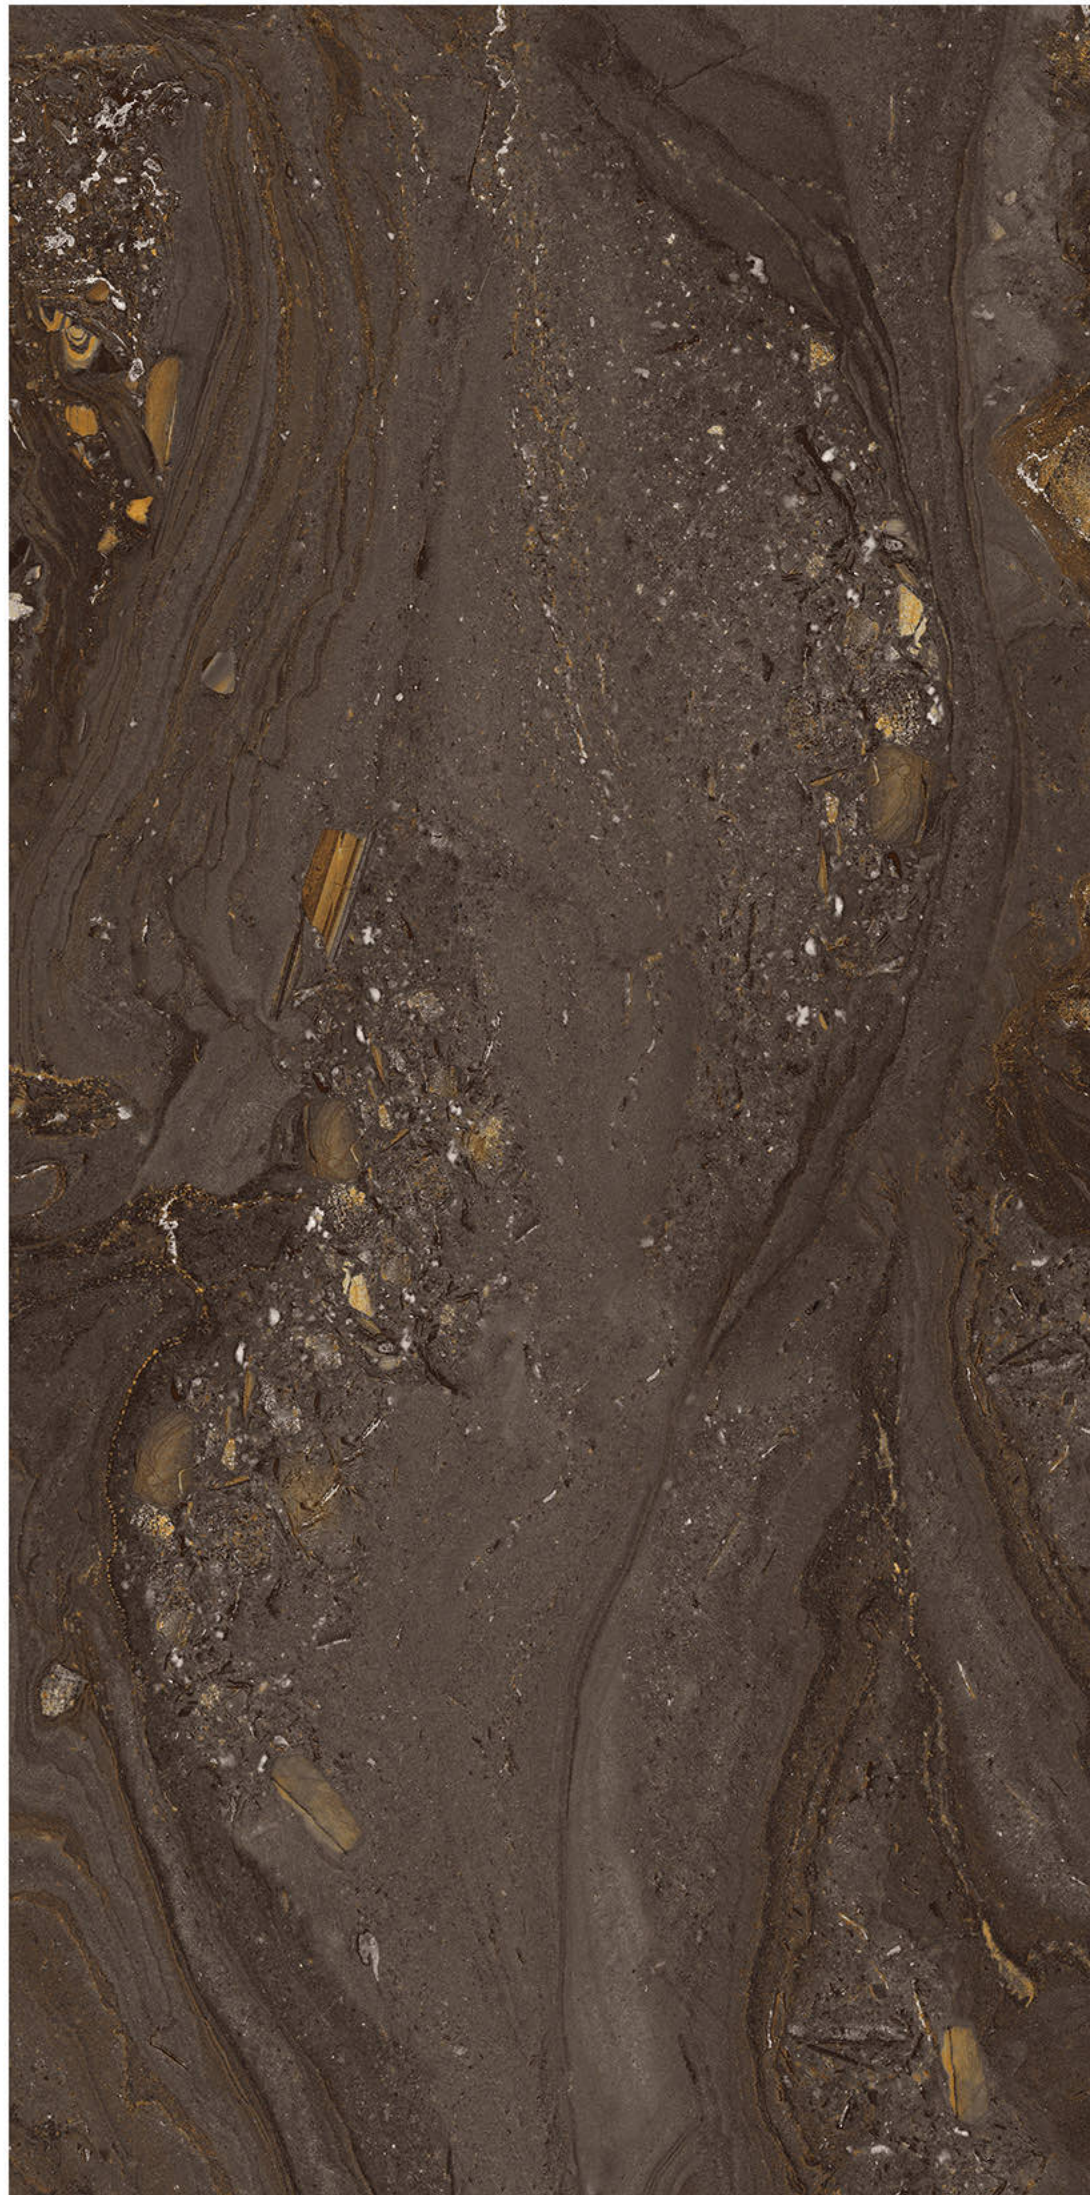

Scratch  
Resistance

800x1600mm | CORTIS NERO