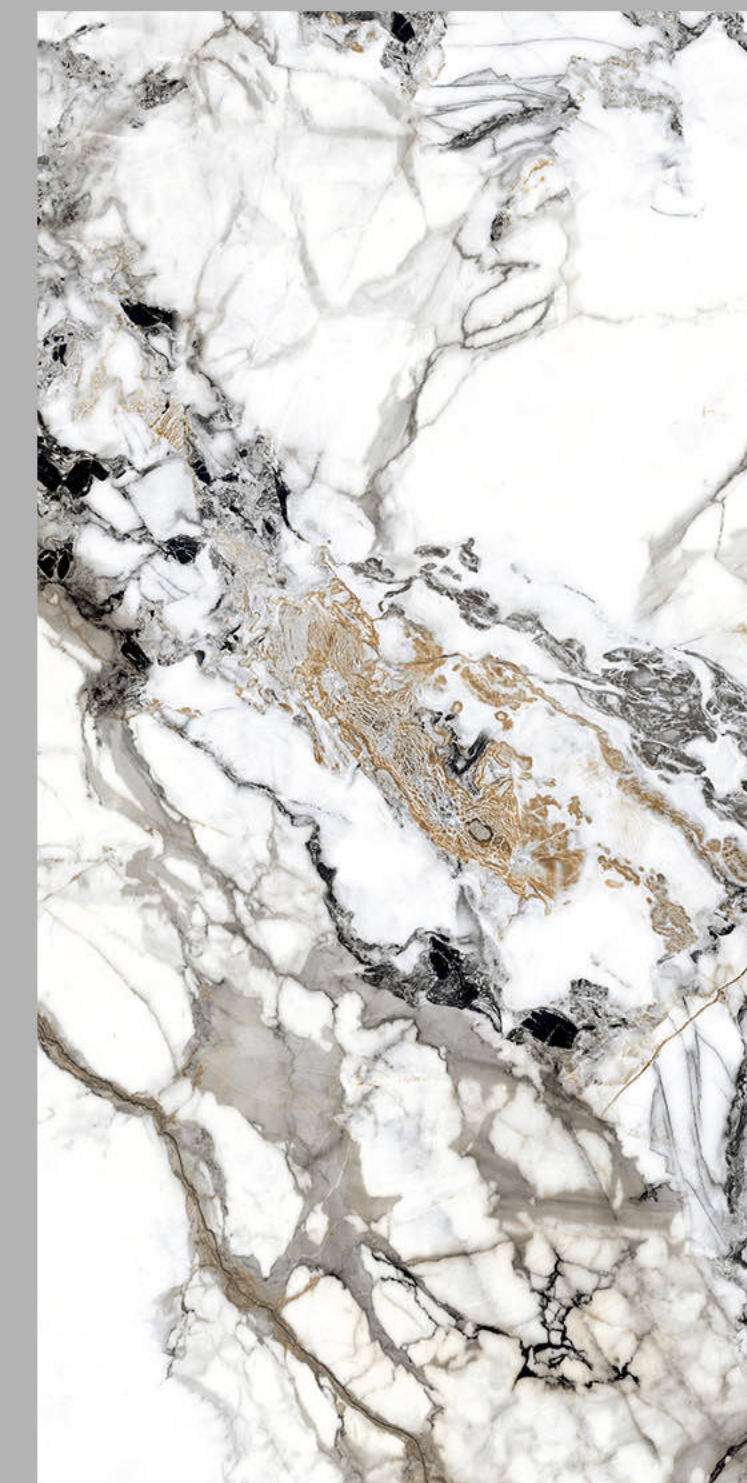

Scratch  
Resistance

800x1600mm | FOZANO AZUL