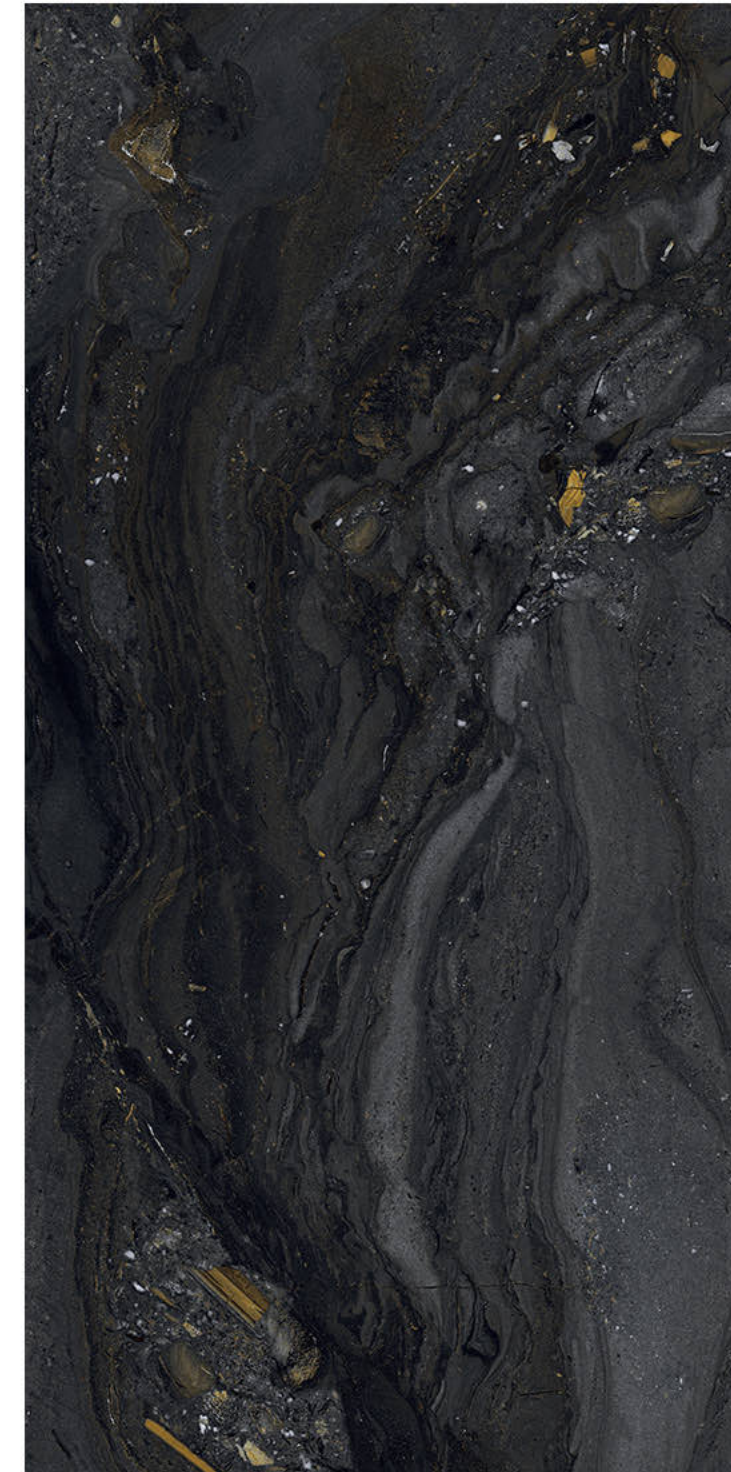

Scratch  
Resistance

800x1600mm CORUS AQUA