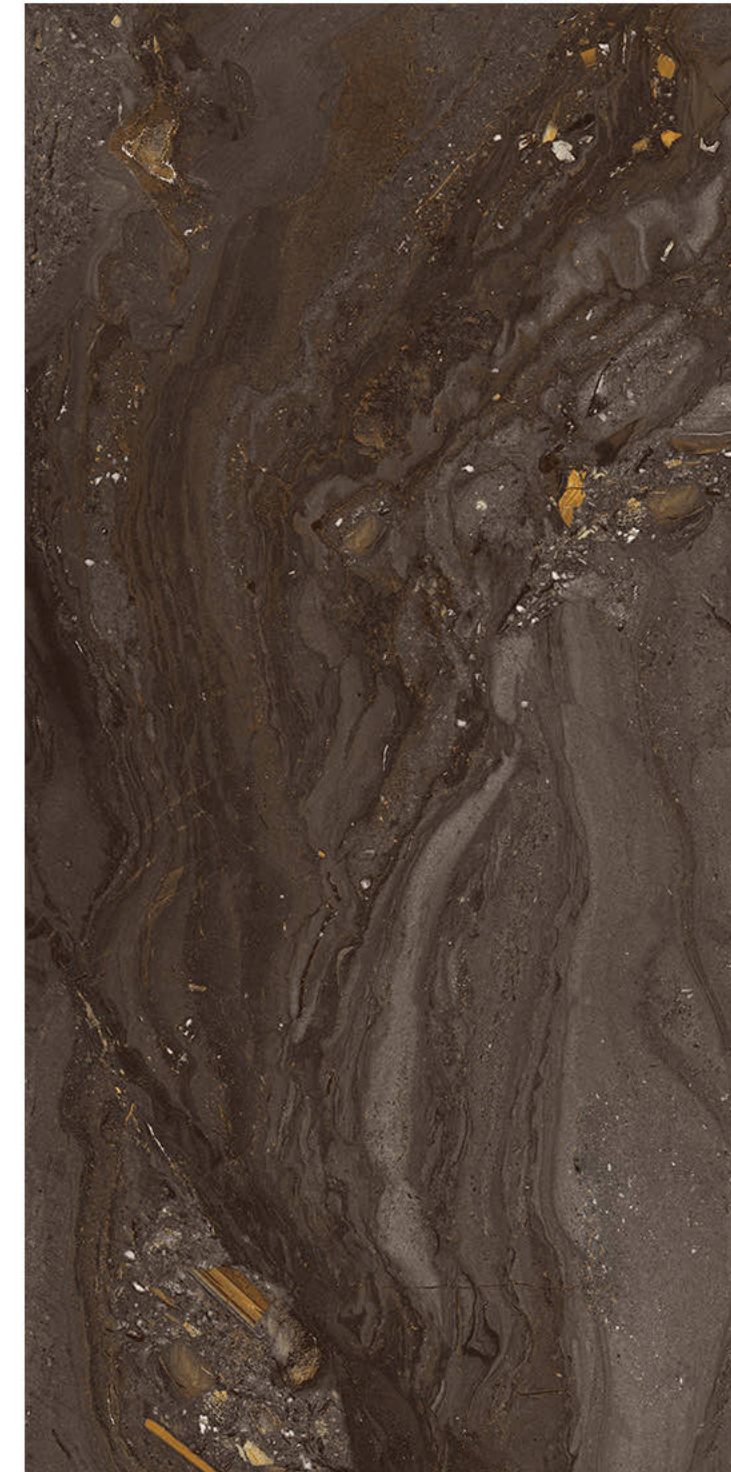

Scratch  
Resistance

800x1600mm | CORTIS NERO