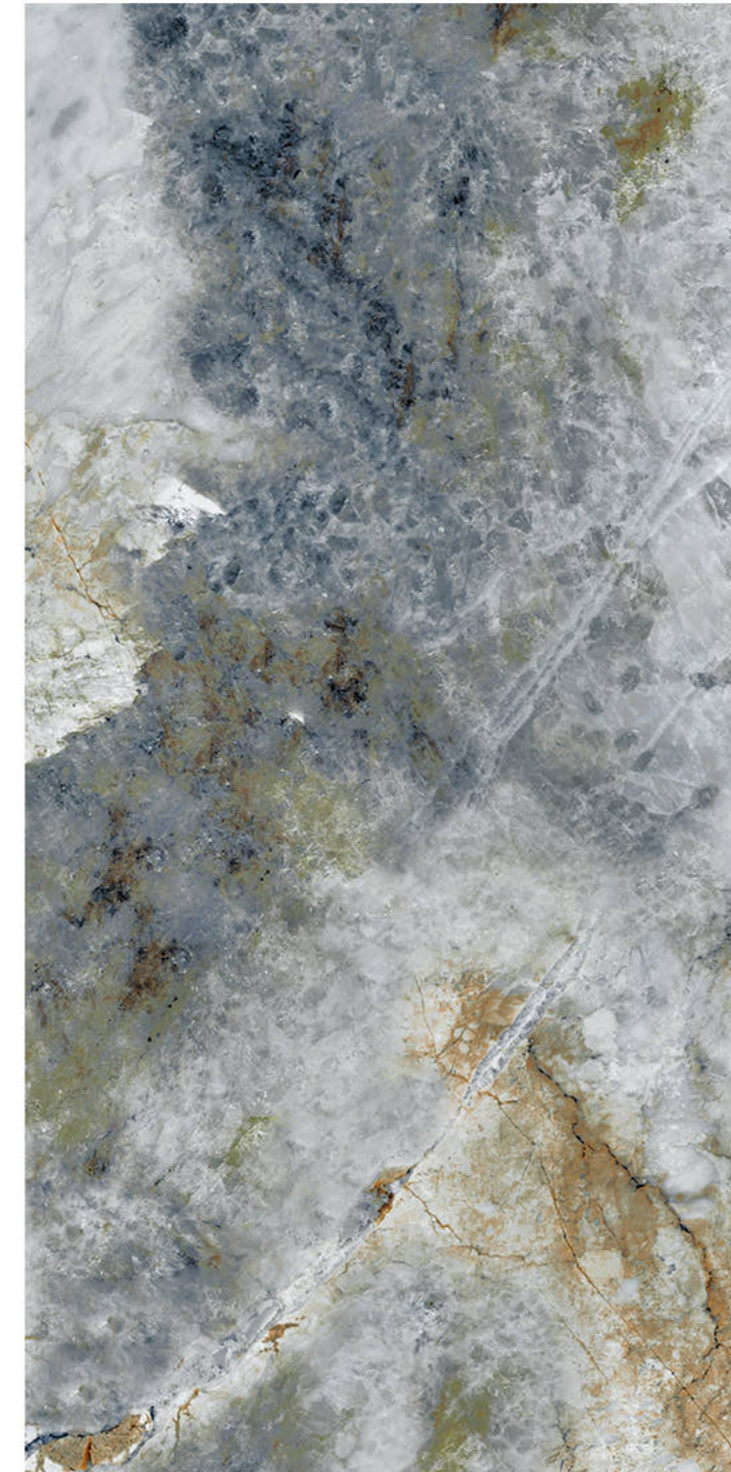

# CUPPUSINO MULTY

Size - **800x1600mm**  
Finish - **HIGH GLOSSY**  
Random - **3**

Fire  
Resistance

Frost  
Resistance

Chemical  
Resistance

Stain  
Resistance

Scratch  
Resistance

800x1600mm | DIVATTO AQUA