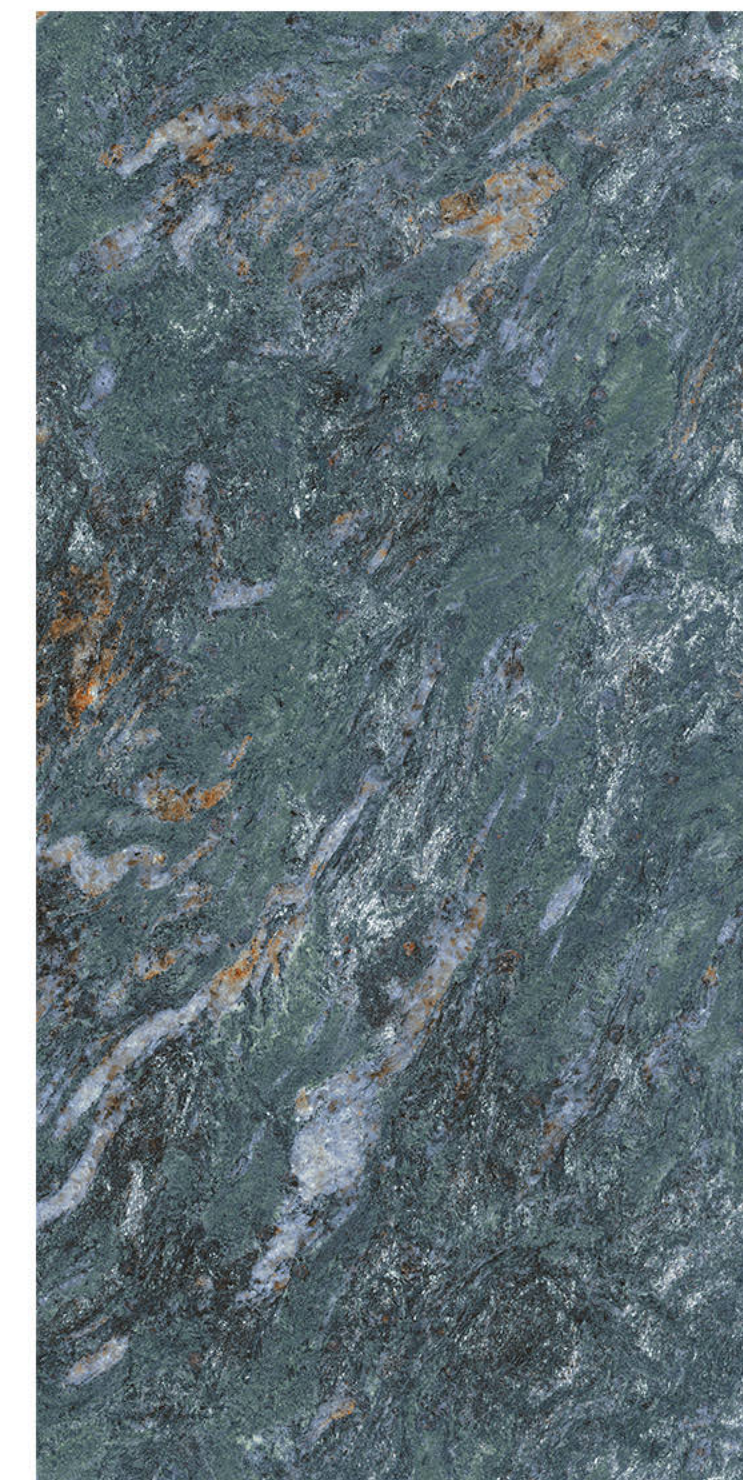

CORUS AQUA

Size - **800x1600mm**

Finish - **HIGH GLOSSY**

Random - **4**

Fire
Resistance

Frost
Resistance

Chemical
Resistance

Stain
Resistance

Scratch
Resistance