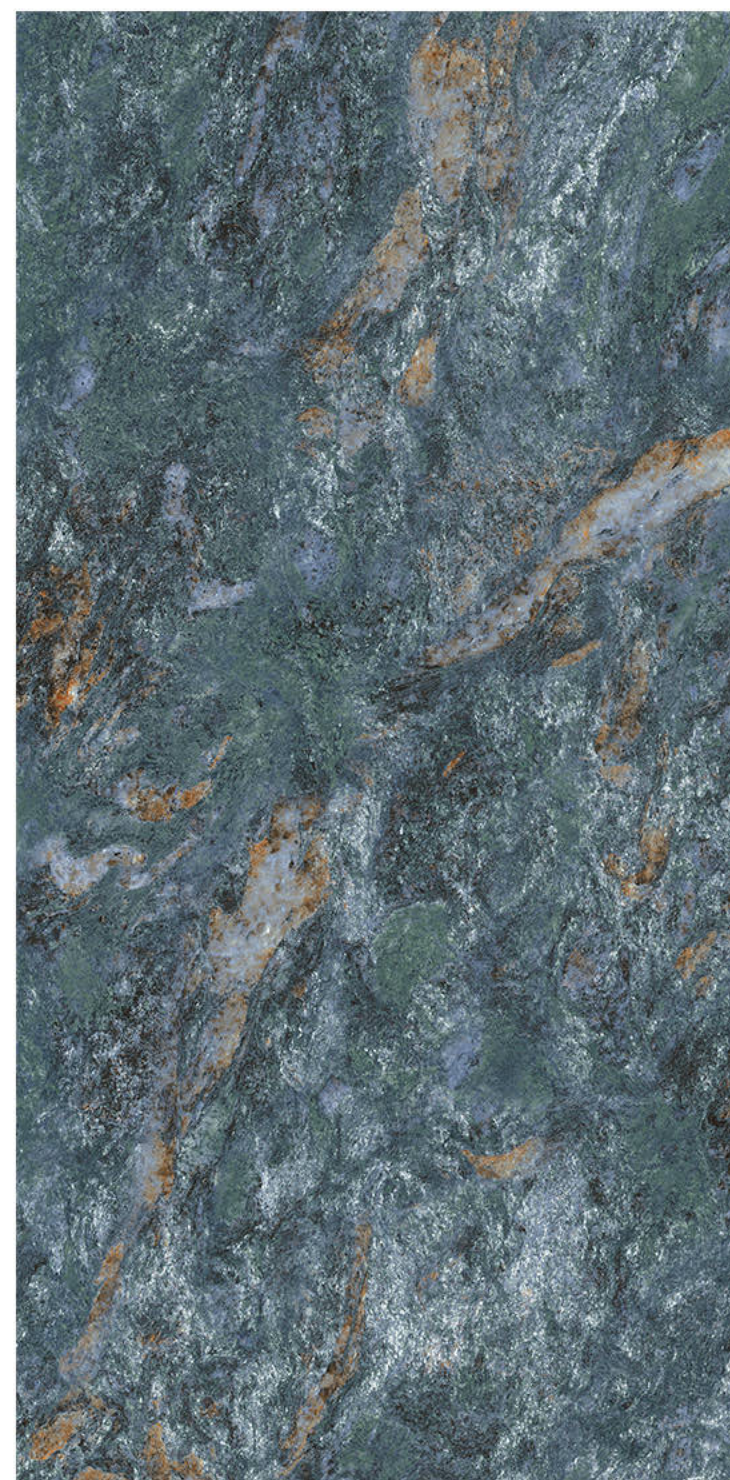

CORUS AQUA

Size - **800x1600mm**

Finish - **HIGH GLOSSY**

Random - **4**

Fire
Resistance

Frost
Resistance

Chemical
Resistance

Stain
Resistance

Scratch
Resistance