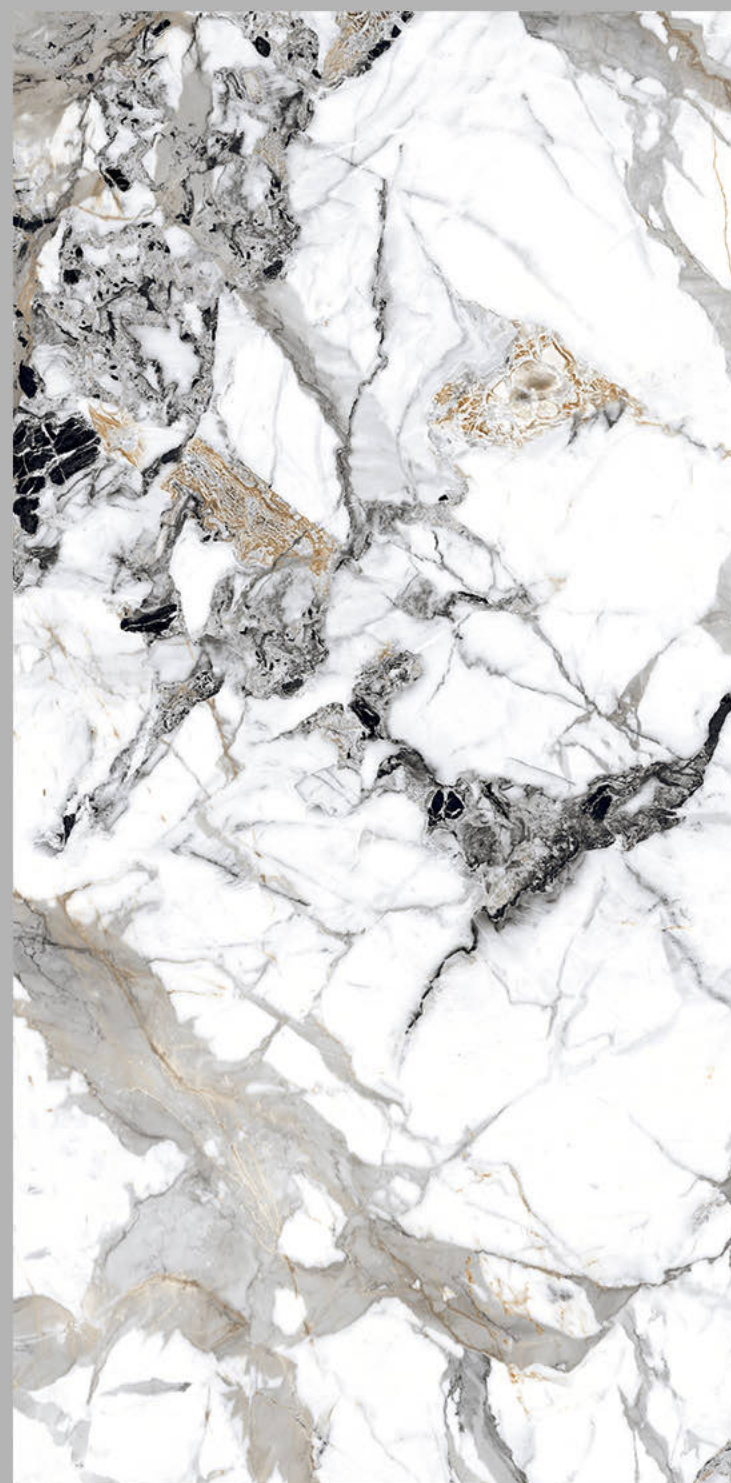

Scratch  
Resistance

800x1600mm | FOZANO AZUL