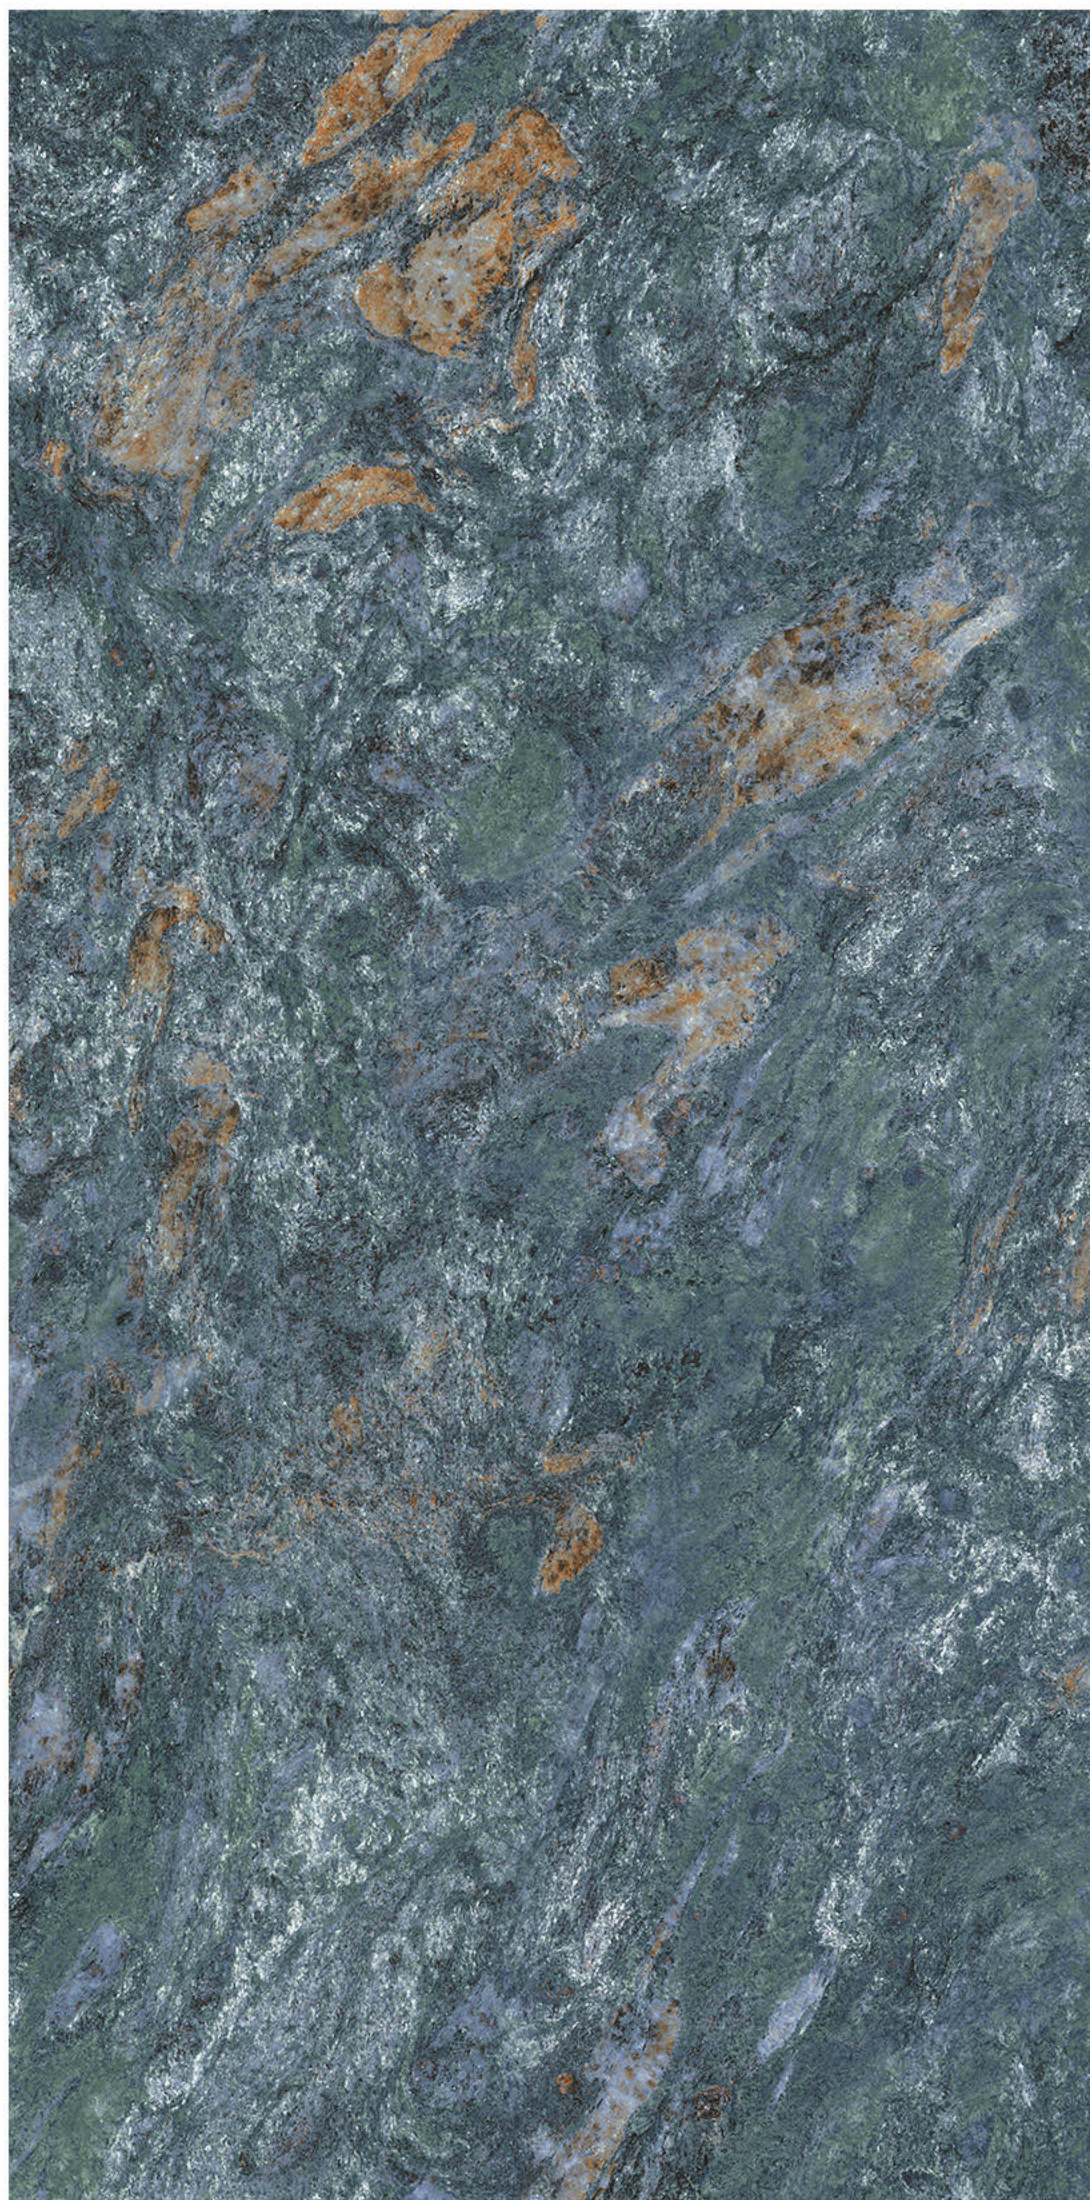

CORUS AQUA

Size - **800x1600mm**

Finish - **HIGH GLOSSY**

Random - **4**

Fire
Resistance

Frost
Resistance

Chemical
Resistance

Stain
Resistance

Scratch
Resistance