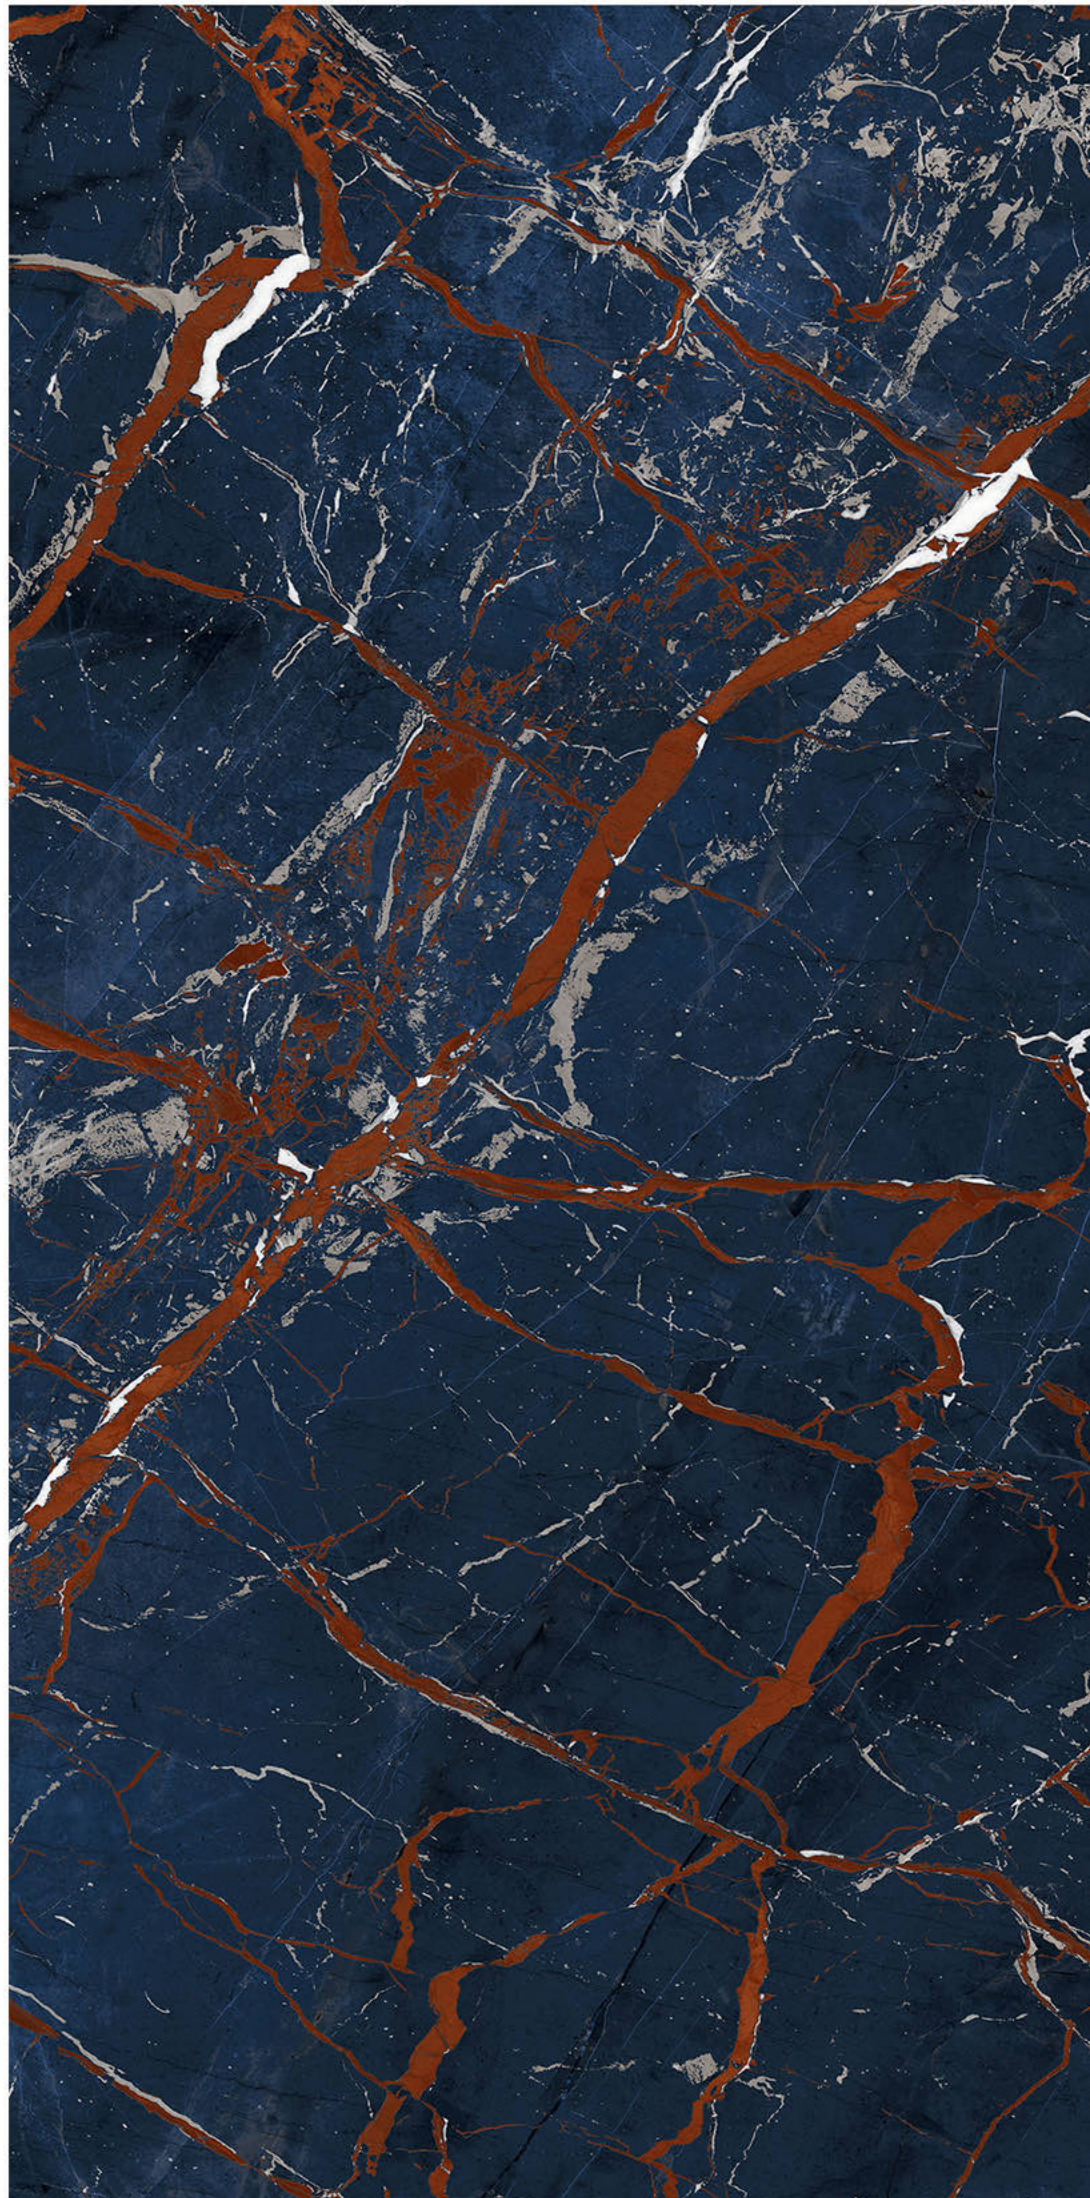

ESTRADA AZUL

Size - 800x1600mm

Finish - HIGH GLOSSY

Random - 4

Fire
Resistance

Frost
Resistance

Chemical
Resistance

Stain
Resistance

Scratch
Resistance